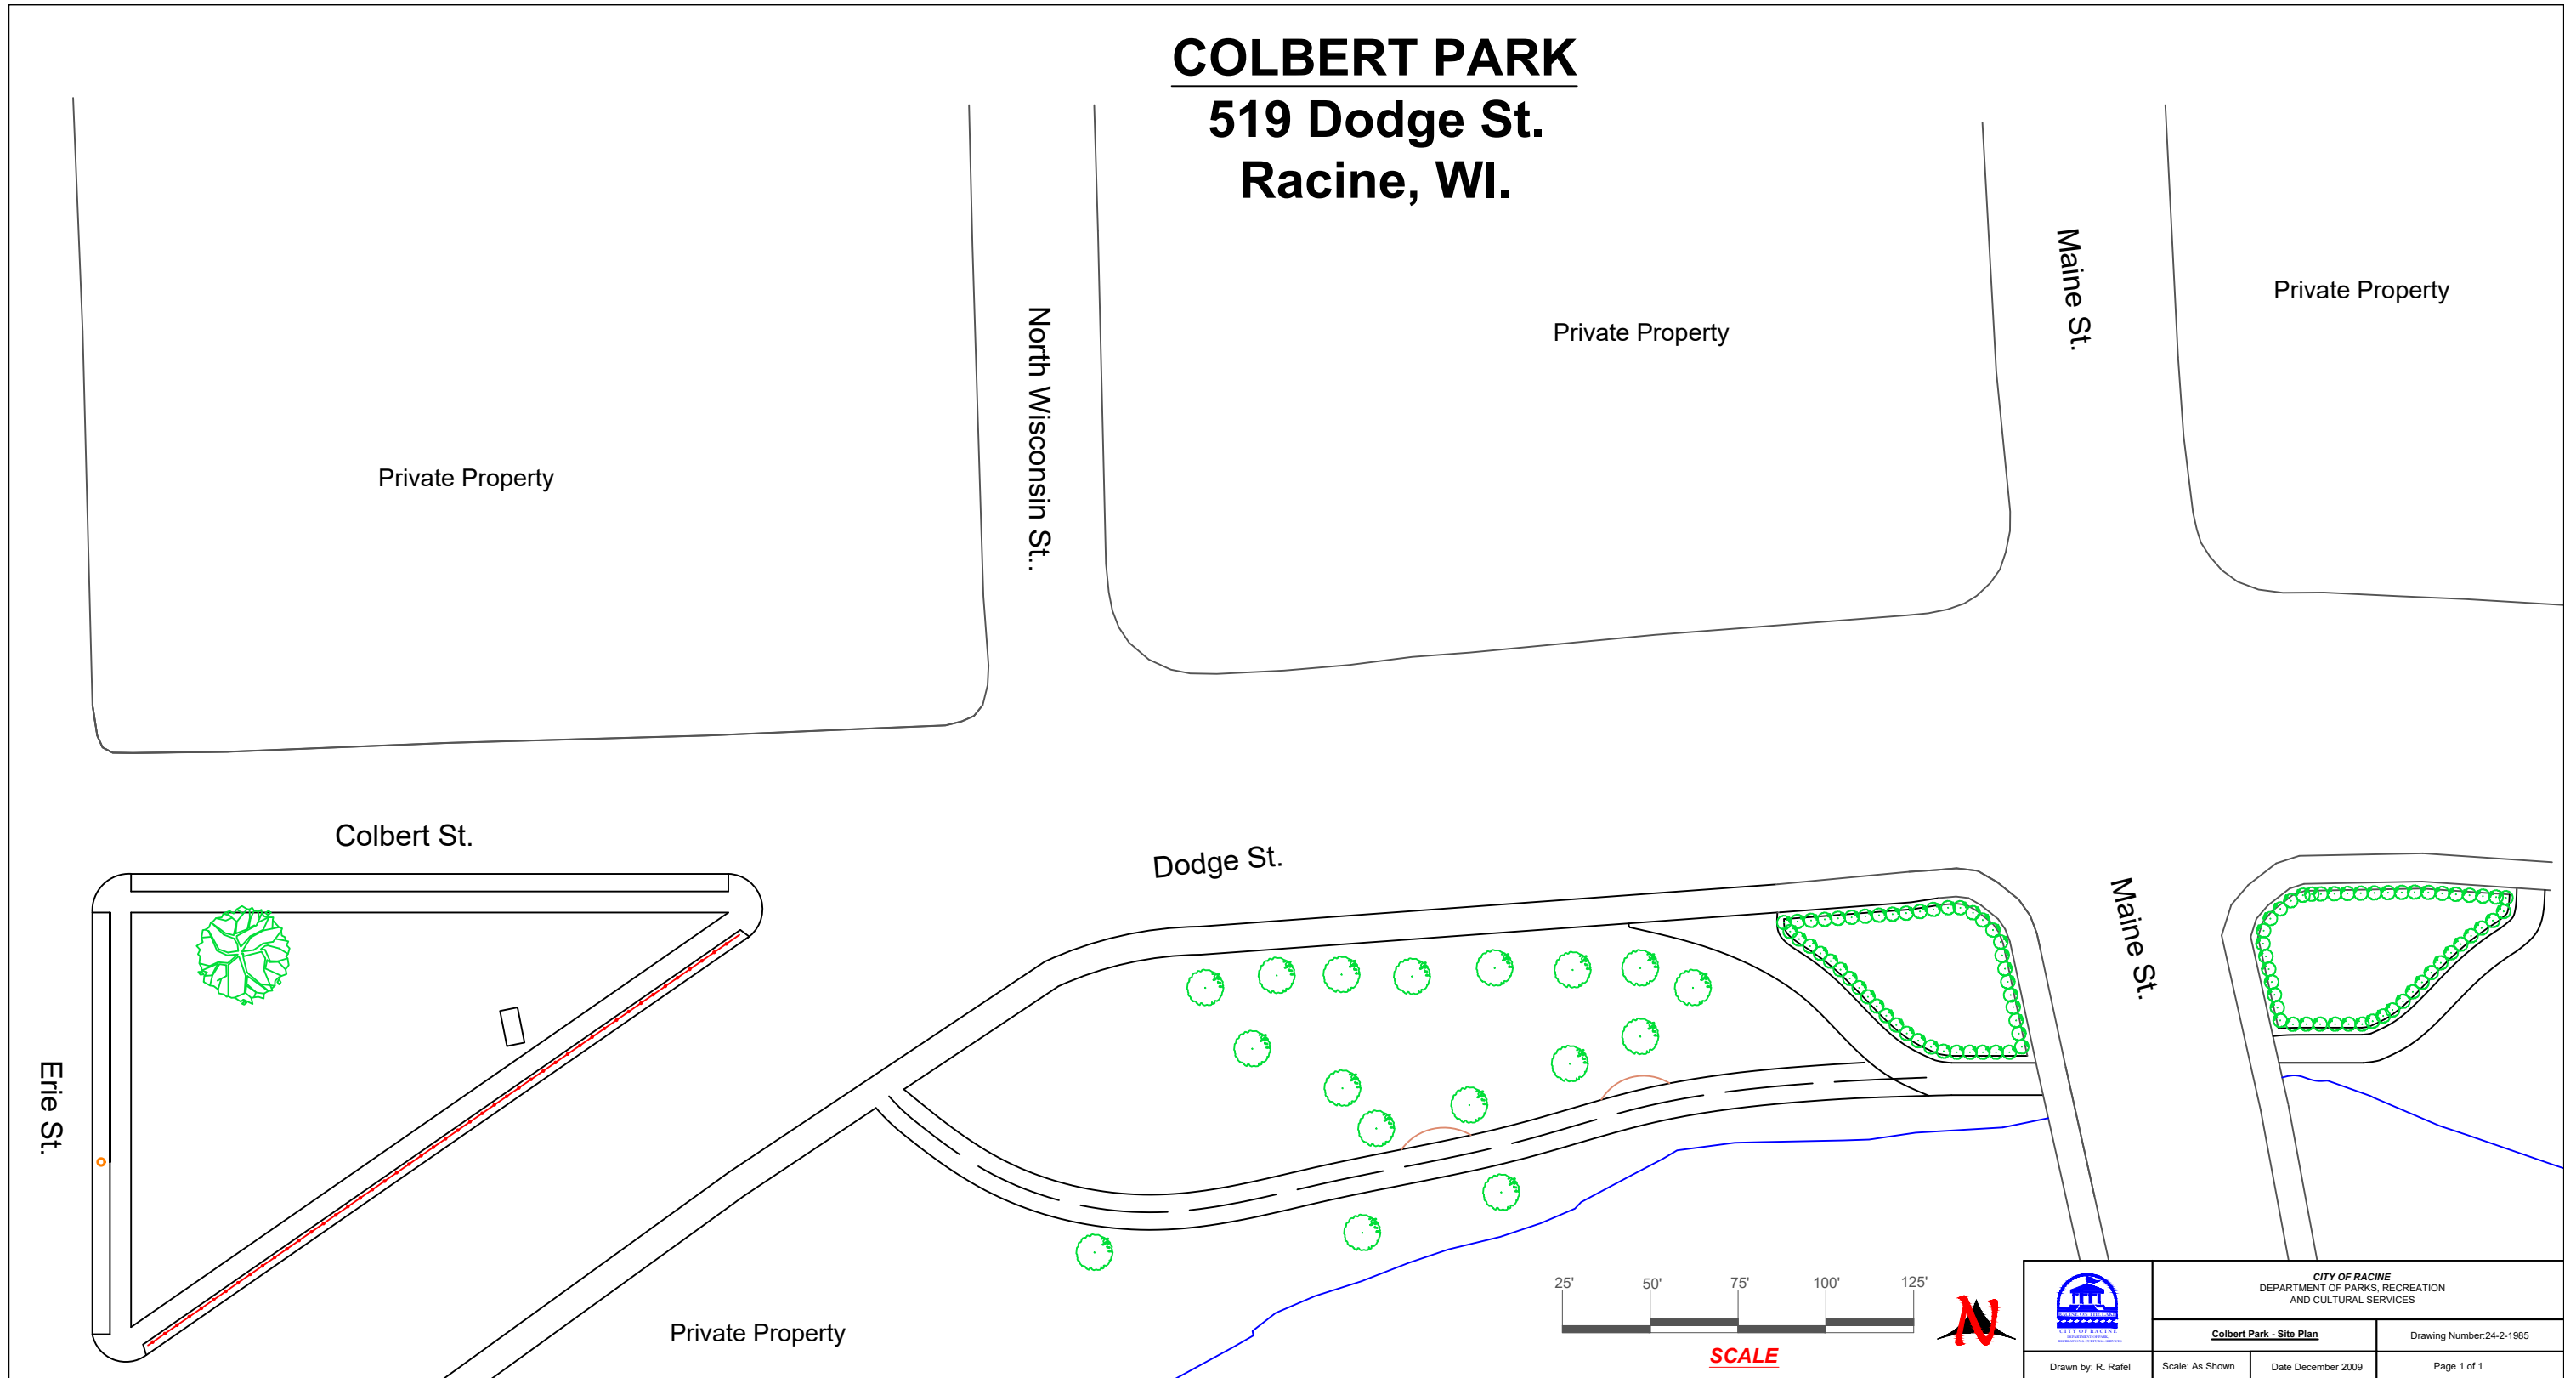

COLBERT PARK

519 Dodge St. Racine, WI.

SCALE

	CITY OF RACINE DEPARTMENT OF PARKS, RECREATION AND CULTURAL SERVICES	
	Colbert Park - Site Plan	Drawing Number: 24-2-1985
Drawn by: R. Rafel	Scale: As Shown	Date December 2009
Page 1 of 1		