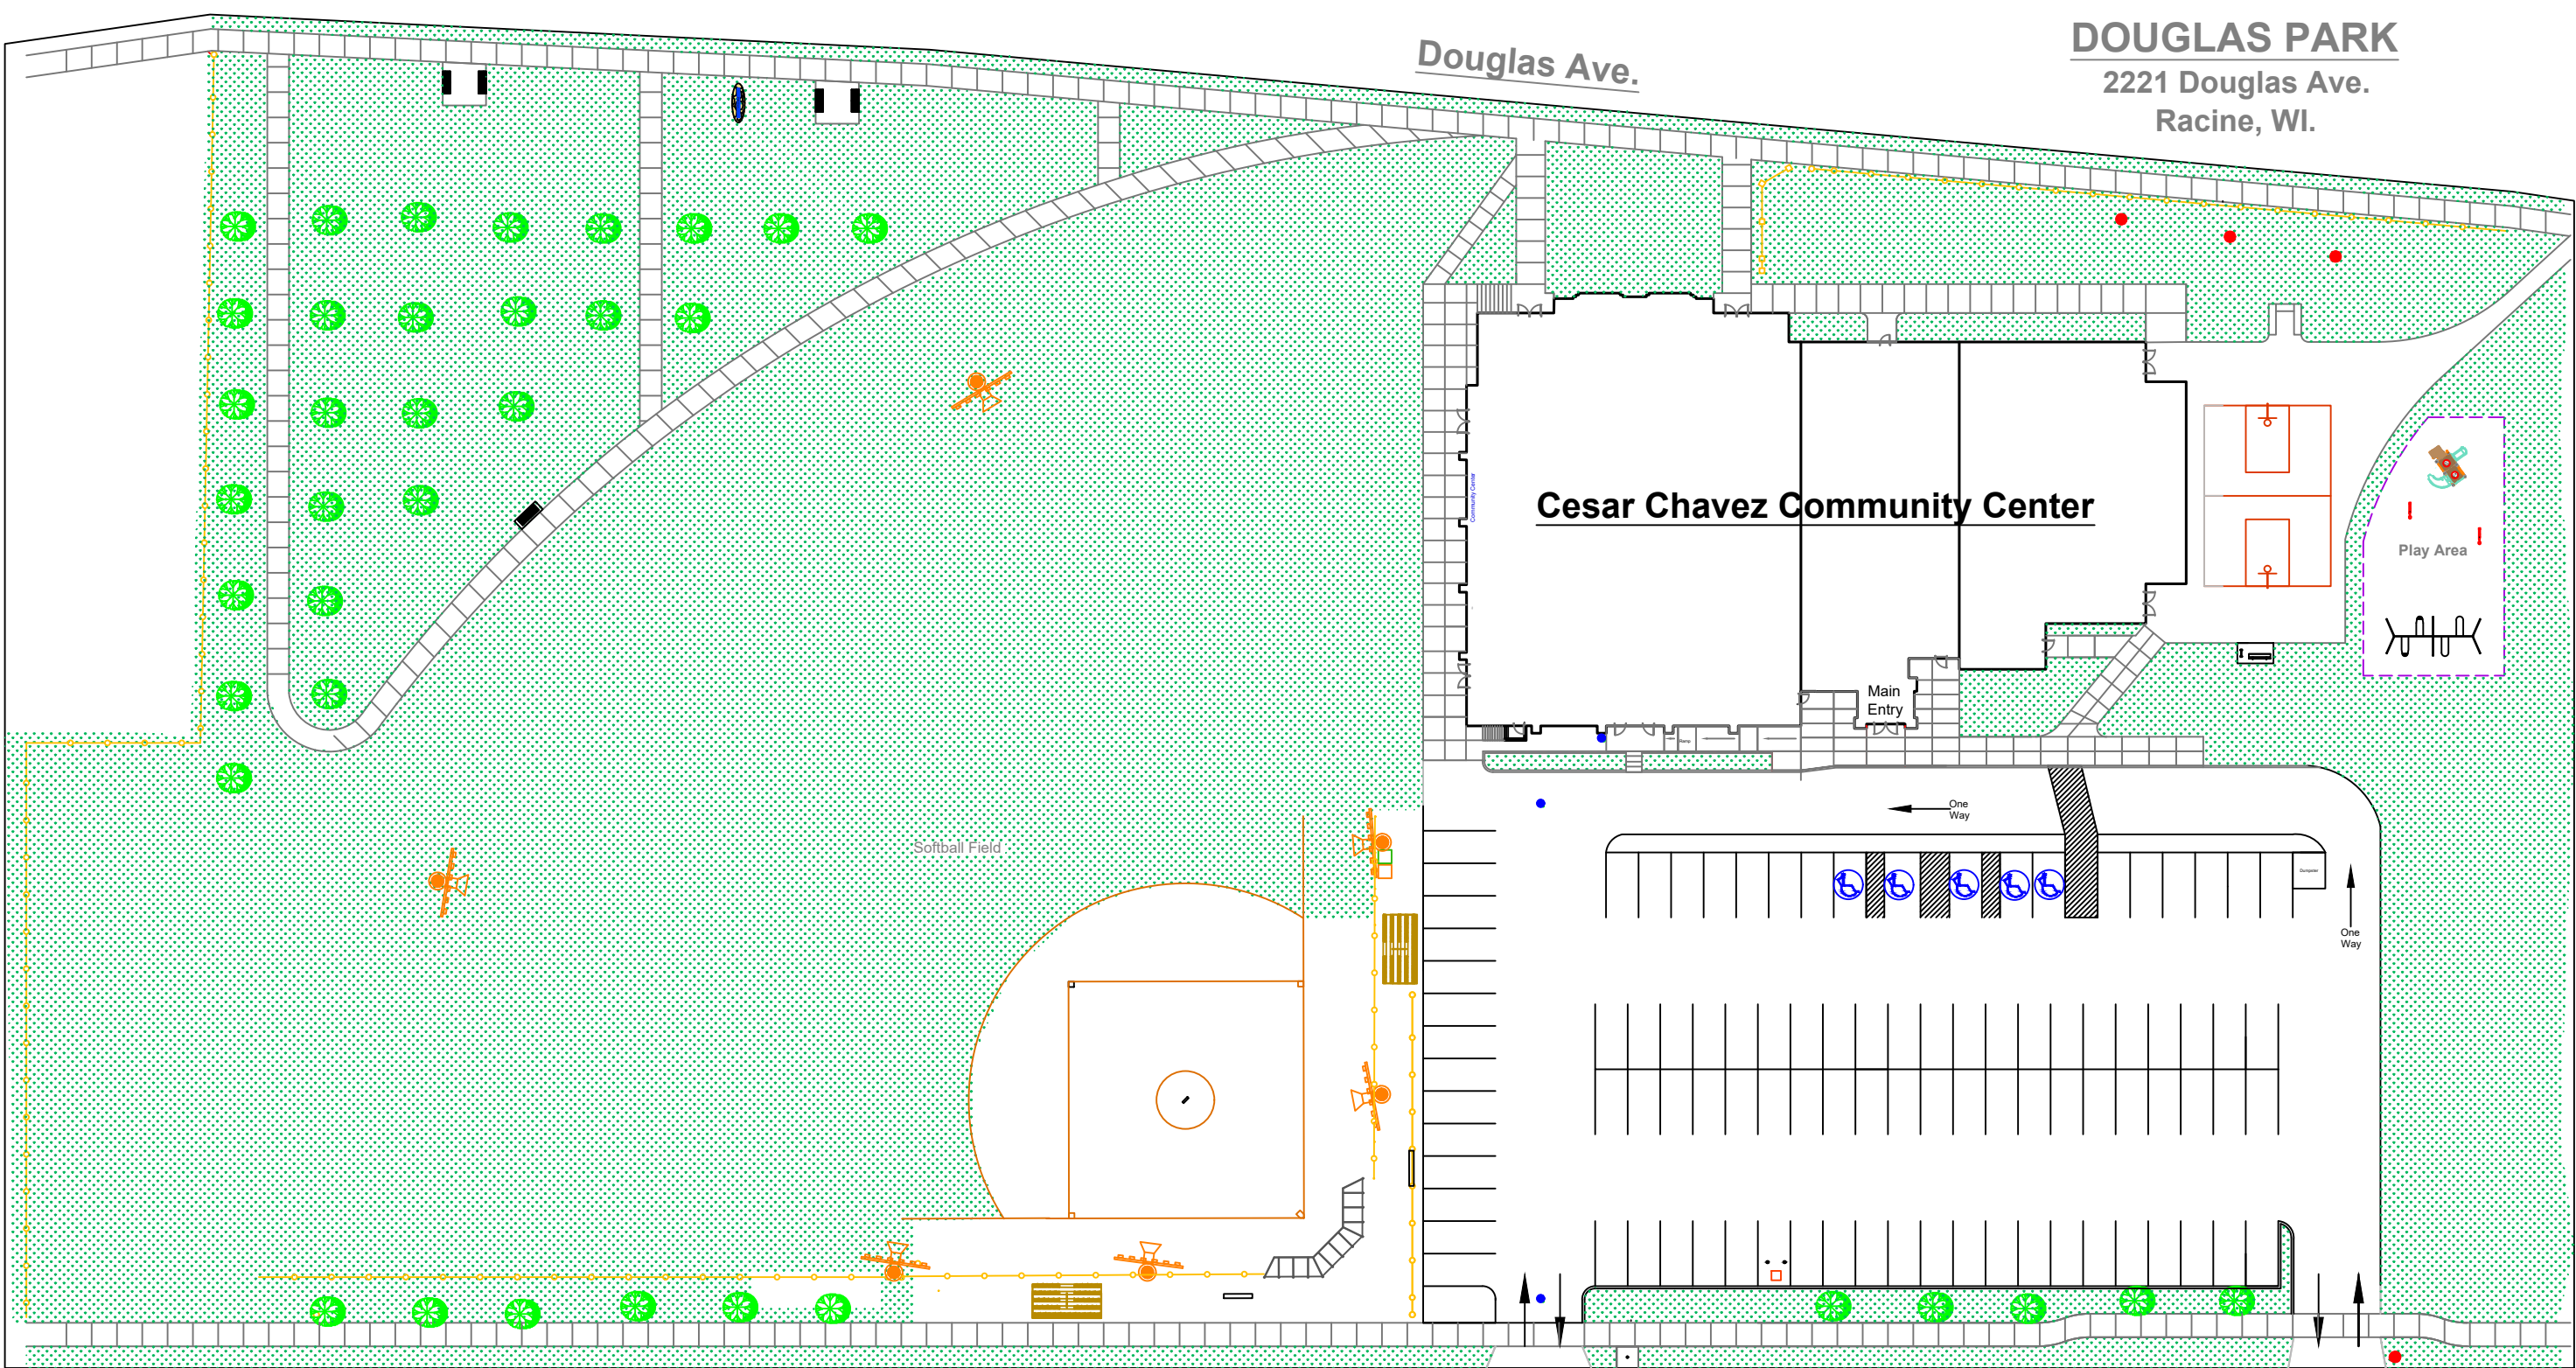

DOUGLAS PARK
 2221 Douglas Ave.
 Racine, WI.

Douglas Ave.

Cesar Chavez Community Center

Softball Field

Charles St.

CITY OF RACINE
 DEPARTMENT OF PARKS, RECREATION
 AND CULTURAL SERVICES

DOUGLAS PARK
 Site Plan - 2020

Drawing Number: 24 - 2 - 2609

Drawn By: R. Rafel

Scale: As Shown

Date: April 2020

Page 1 of 1