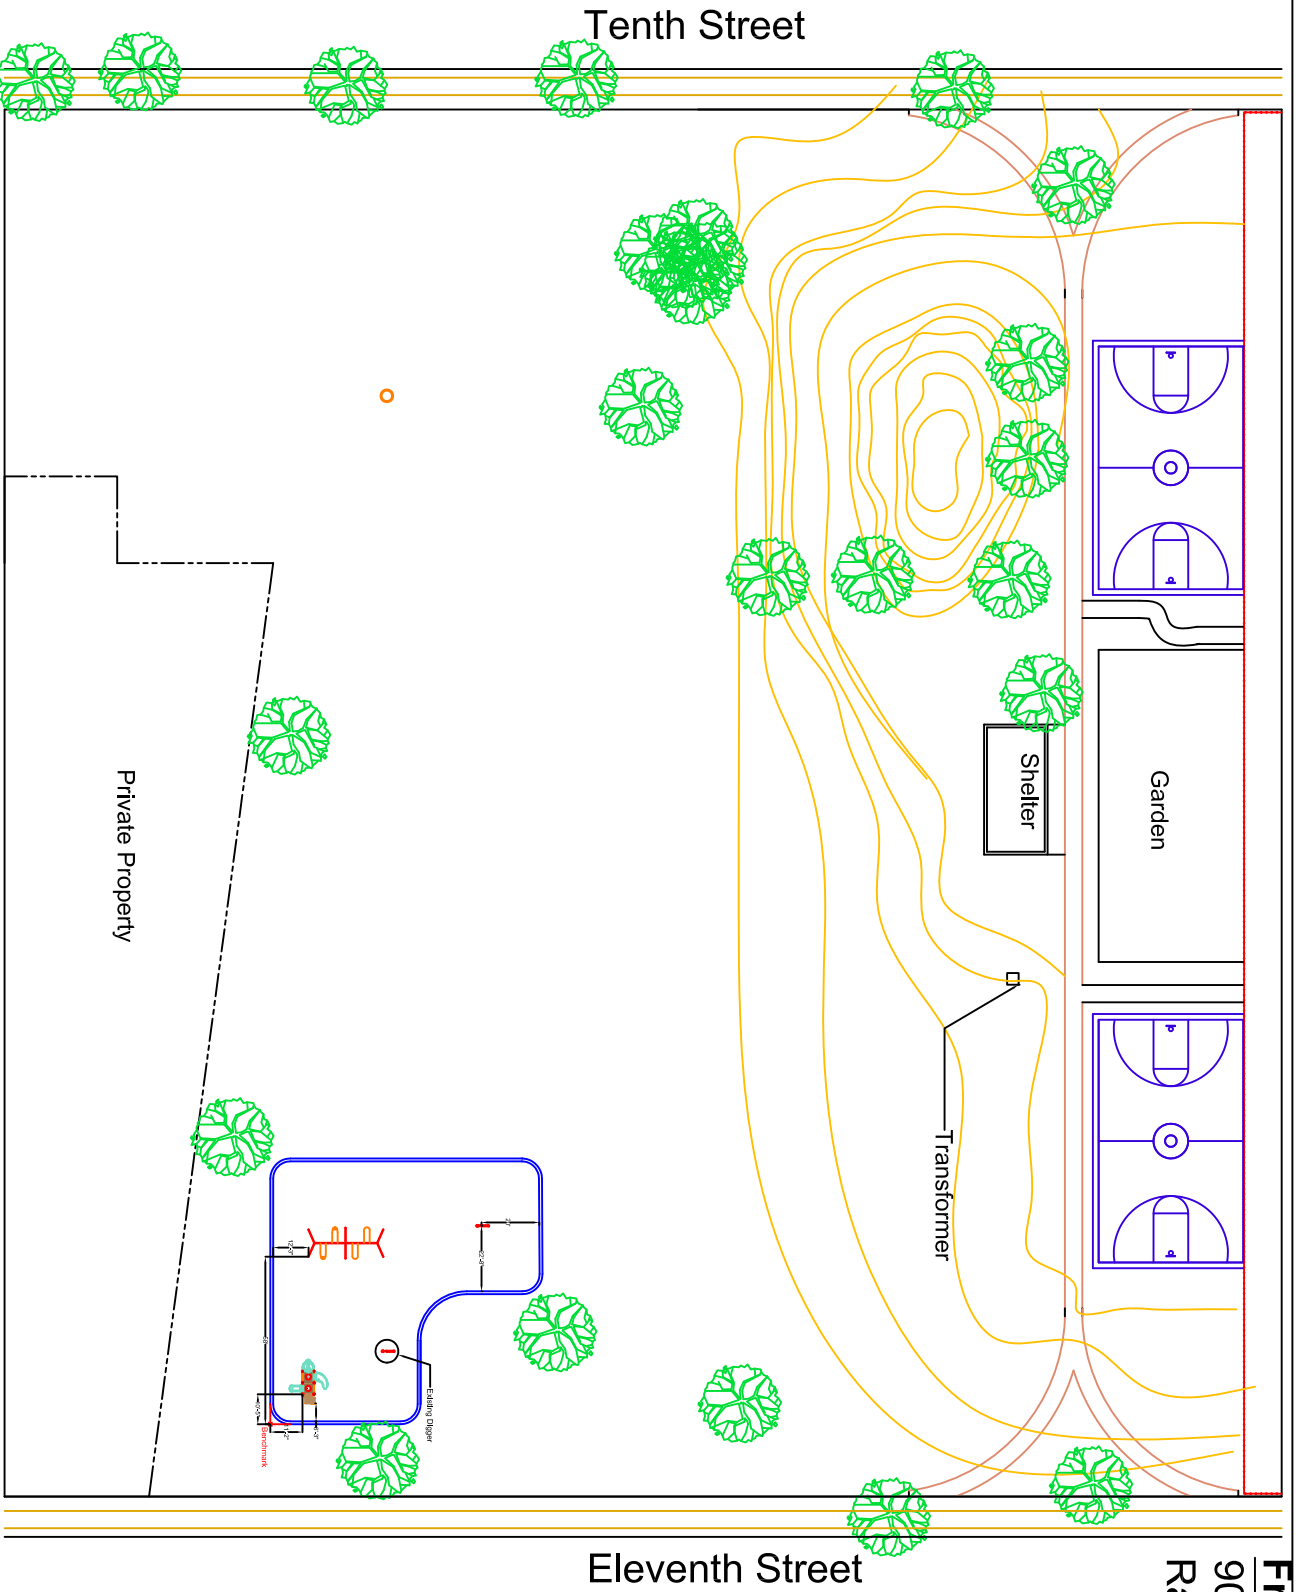

Franklin Park
900 - 11th St.
Racine WI

Davis Place

Private Property

Shelter

Garden

Transformer

Existing Object