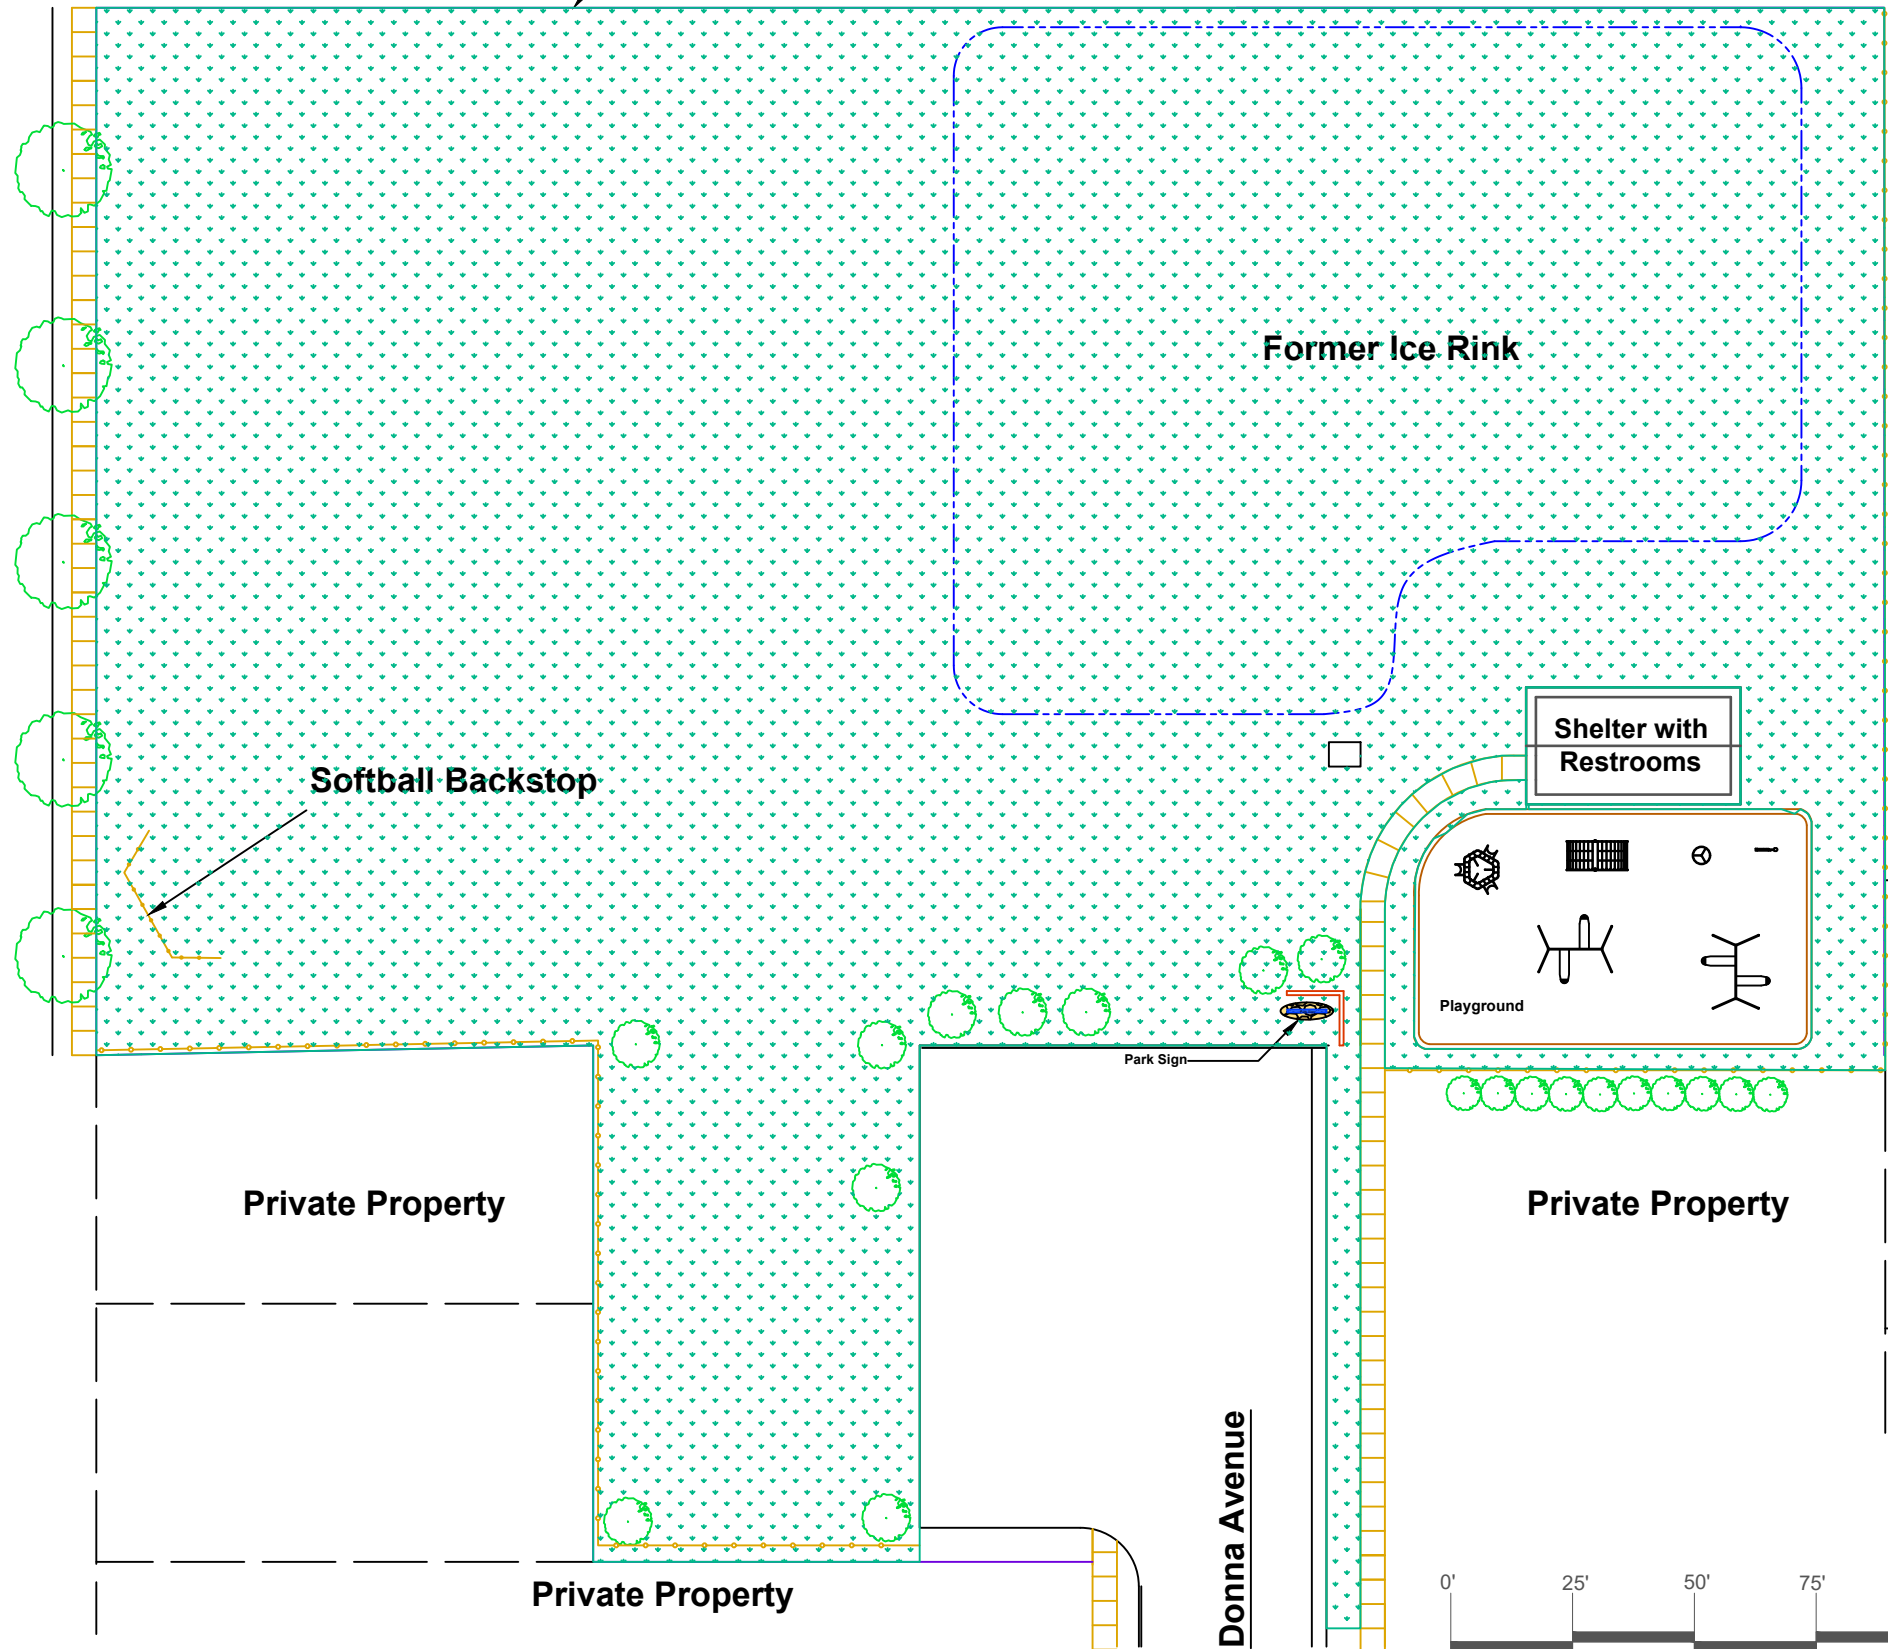

Property Line

Robert Heck Park

2914 Donna Ave.
Racine, WI.

Jean Avenue

Private Property

Private Property

Private Property

Private Property

Private Property

Donna Avenue

SCALE

Drawn by: R. Rafel

Scale: As Shown

Date: April 2020

Page 1 of 1

CITY OF RACINE
DEPARTMENT OF PARKS, RECREATION
AND CULTURAL SERVICES

Robert Heck Park
Site Plan

Drawing Number: 24 - 2 - 0917