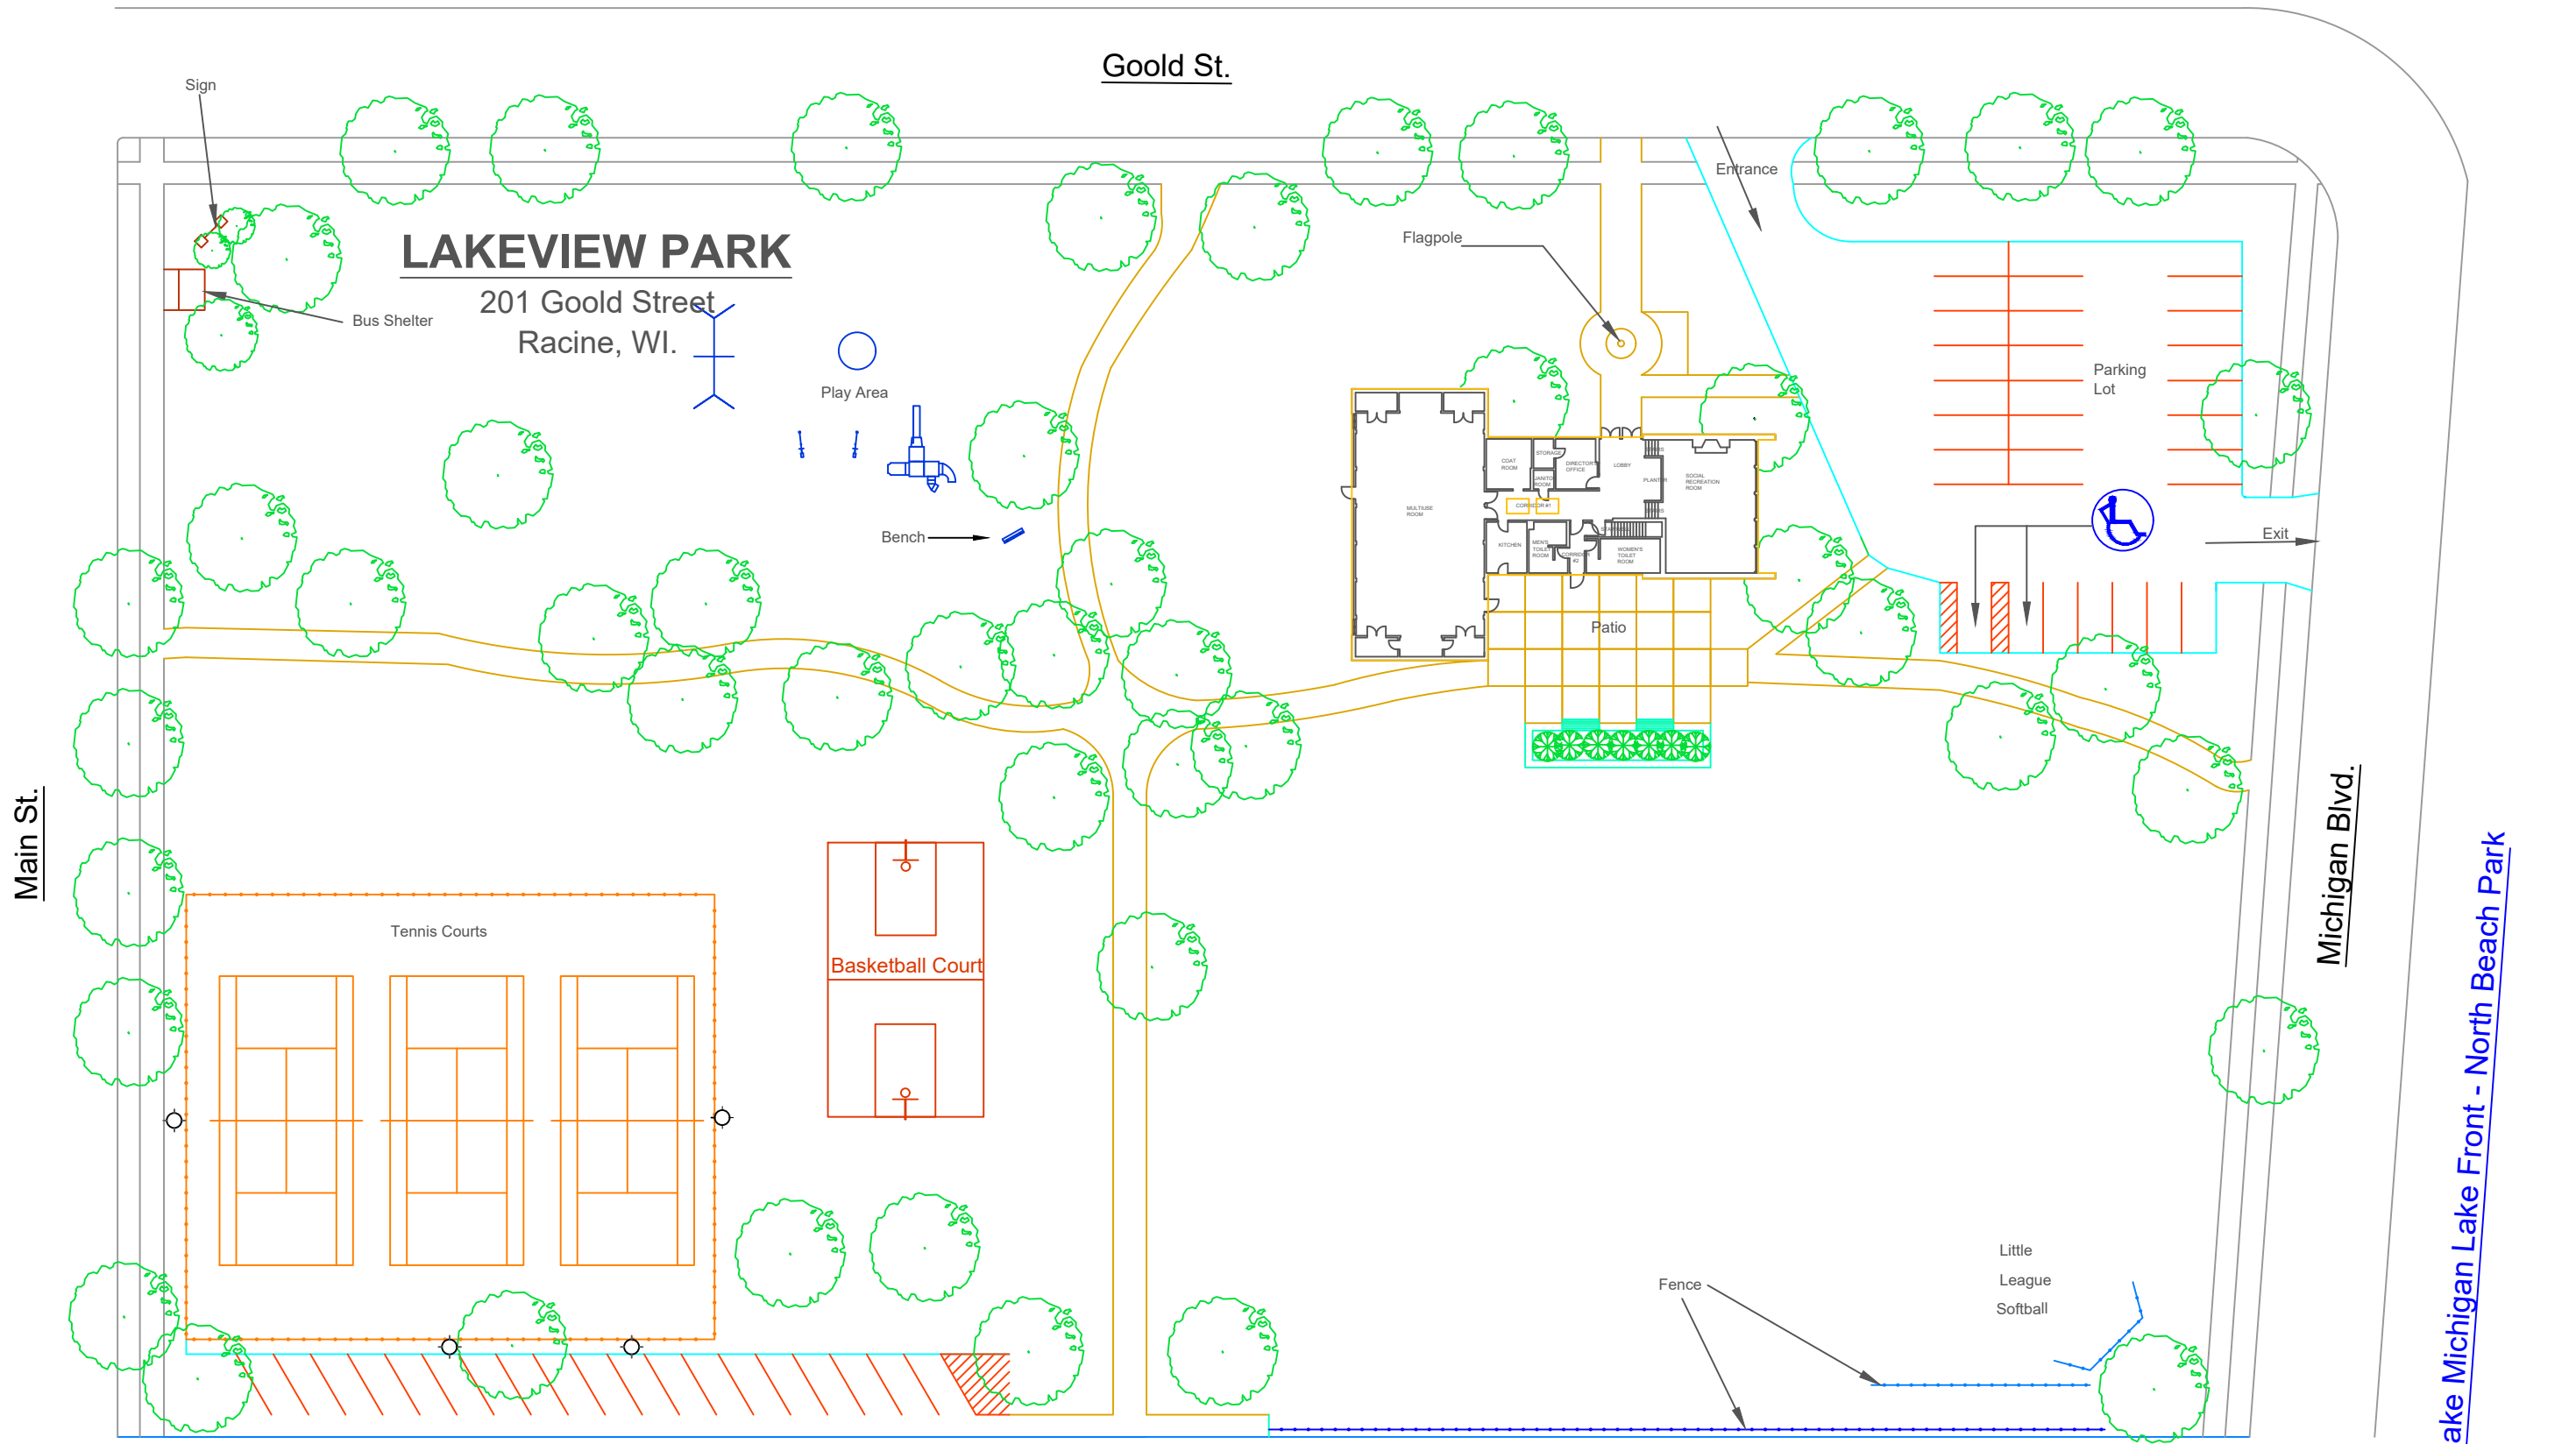

Racine Zoological Gardens

Goold St.

LAKEVIEW PARK

201 Goold Street
Racine, WI.

Main St.

Michigan Blvd.

Lake Michigan Lake Front - North Beach Park

Alley

CITY OF RACINE
DEPARTMENT OF PARKS, RECREATION
AND CULTURAL SERVICES

LAKEVIEW PARK
SITE PLAN

Drawing Number: 24 - 2 - 2590

DRAWN BY: R. Rafel

SCALE: As Shown

Date: March 2010

Sheet 1 of 1