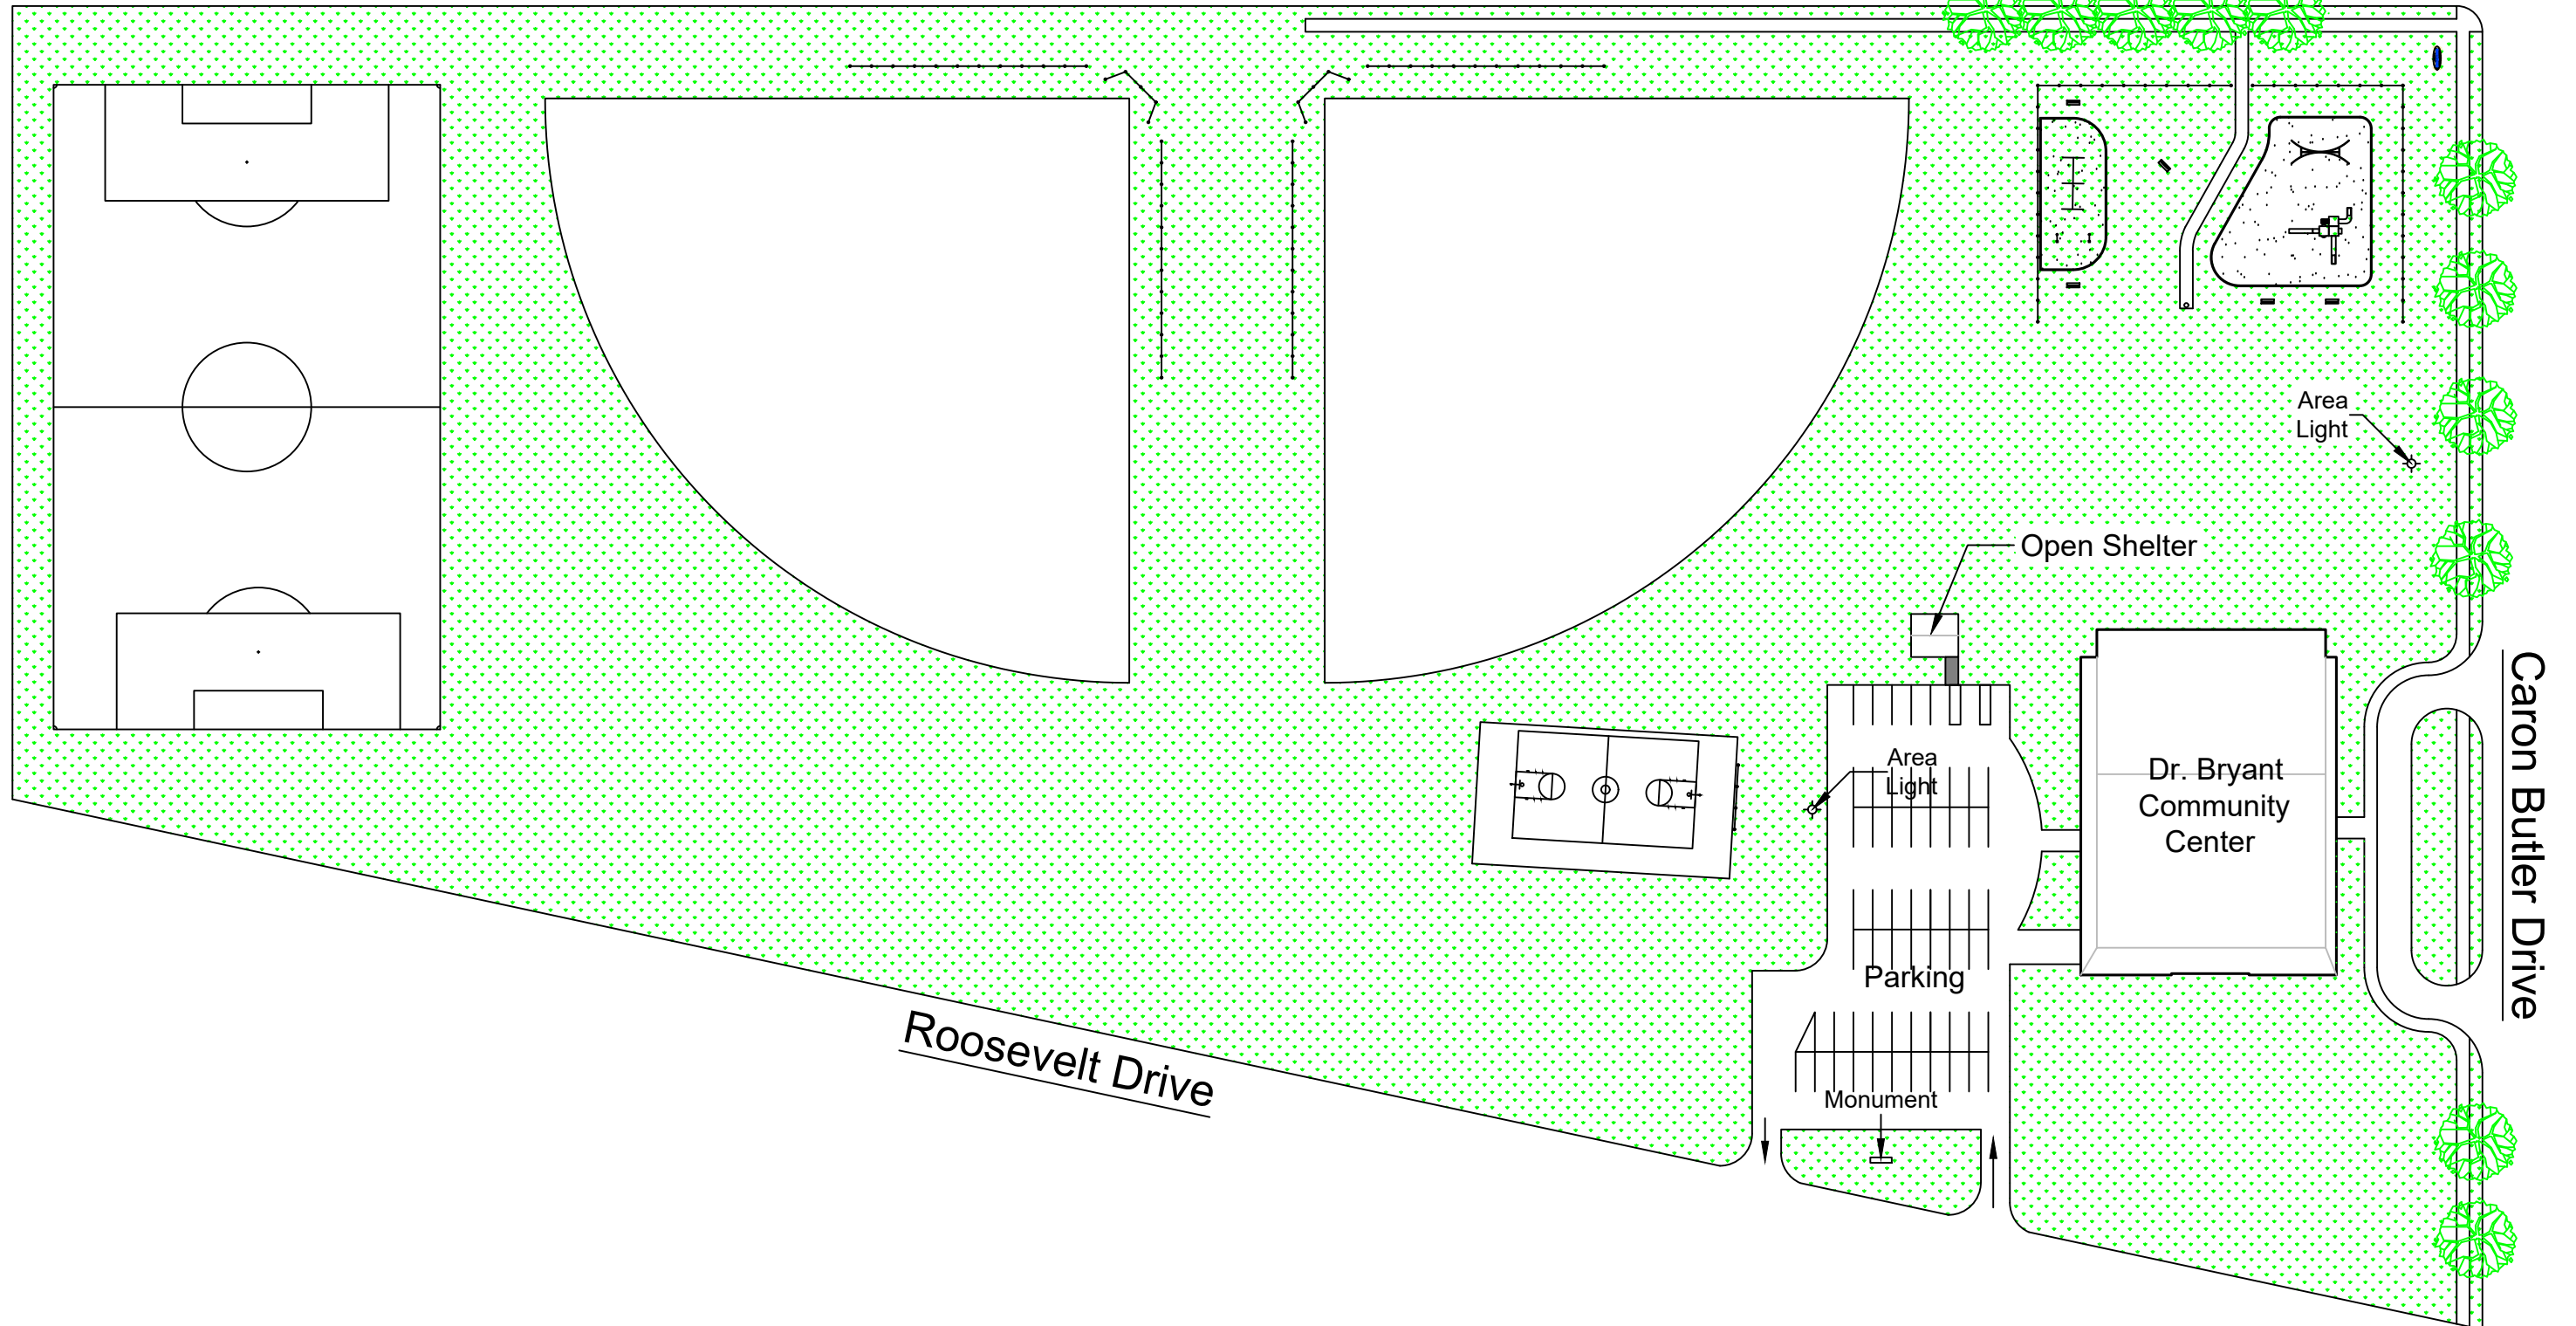

# Roosevelt Park

601 Caron Butler Drive

Center Street

	<b>CITY OF RACINE</b> DEPARTMENT OF PARKS, RECREATION AND CULTURAL SERVICES		
	<b>Roosevelt Park</b> Site Plan		Drawing Number: 24-2-2558
Drawn by: R. Rafel	Scale: As Shown	Date: March 2020	Page 1 of 1