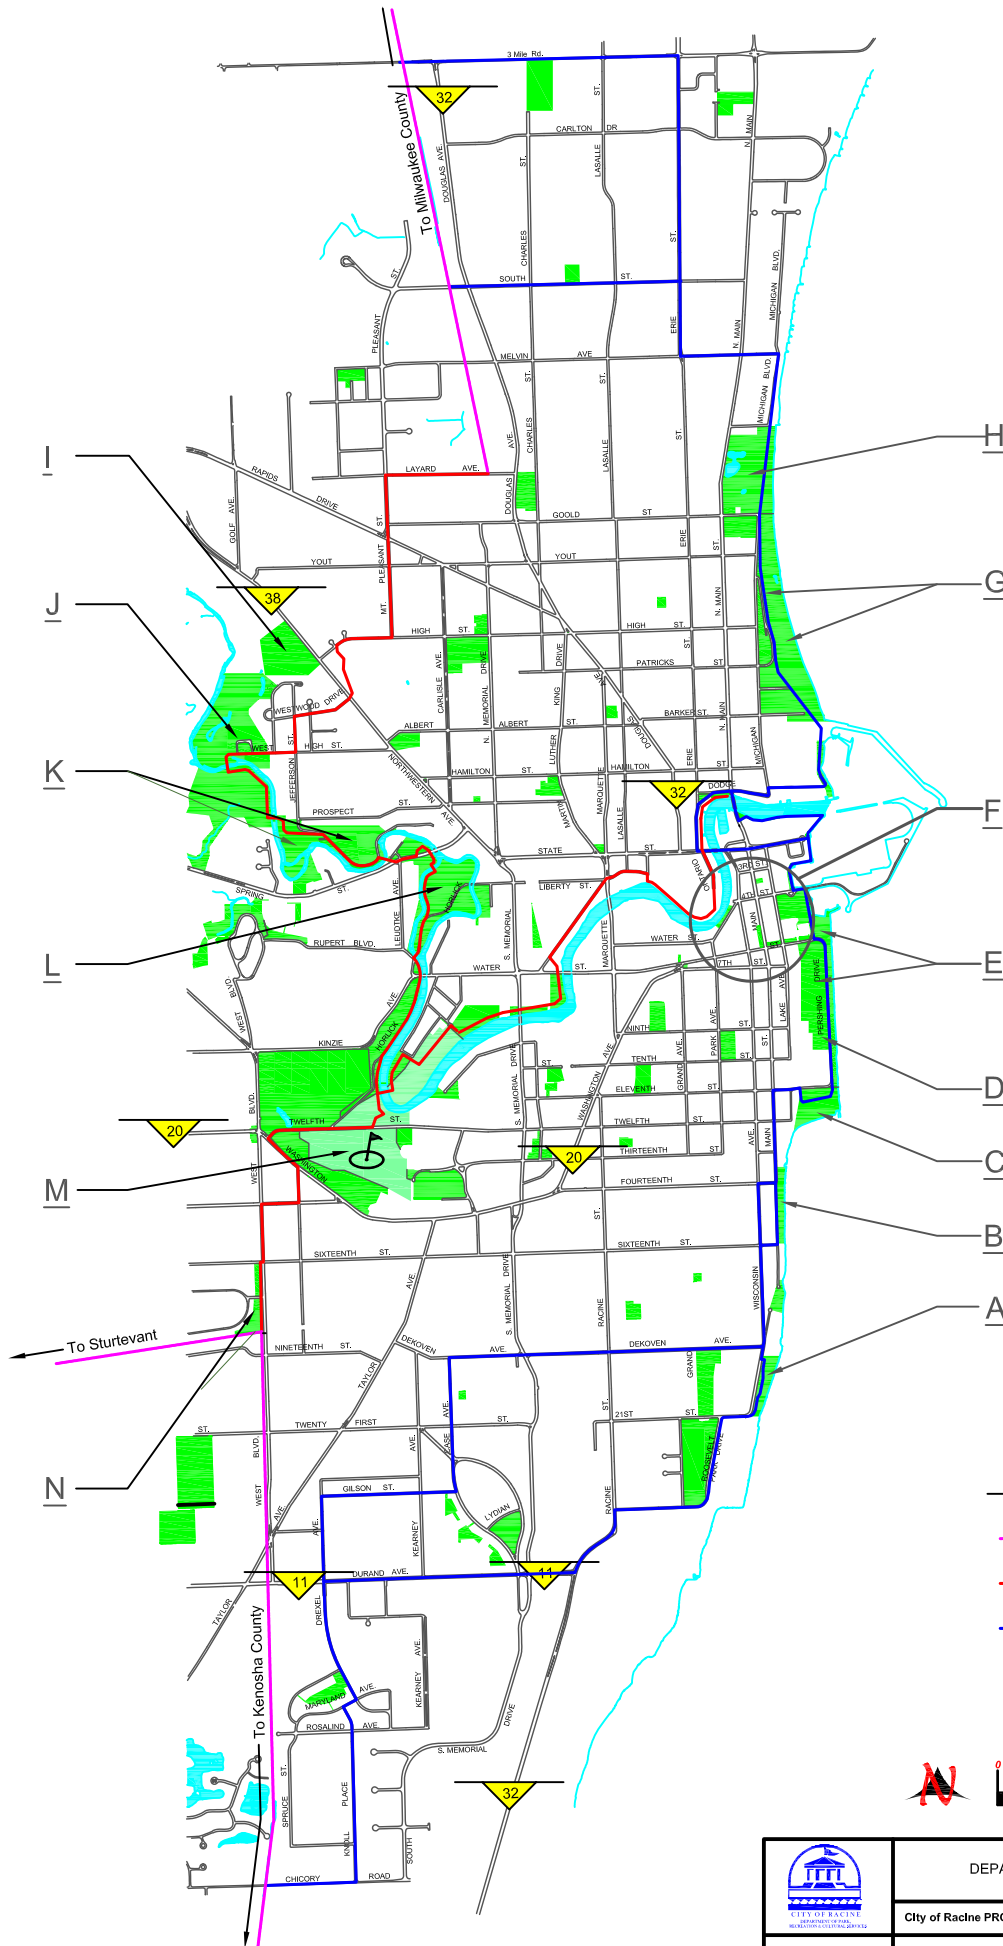

CITY OF RACINE - PARKS & PATHWAYS - 2016

A	Dodge Park
B	Simonsen Park
C	Myers Park
D	B3 Skate Park
E	Pershing Park
F	Historic Downtown Shopping District
G	North Beach
H	Racine Zoo
I	Wustum Museum
J	Colonial Park
K	Lincoln Park
L	Island Park
M	Washington Park Golf Course
N	N. Owen Davies Park

Key

- City of Racine Parks
- City Highway
- Racine County Pathway
- Root River Pathway
- Lake Michigan Pathway

CITY OF RACINE
DEPARTMENT OF PARKS, RECREATION
AND CULTURAL SERVICES

City of Racine PRCS - Bike Pathway System

Drawing Number: 24 - 2 - 2501

Drawn By: R. Rafel

Scale: As Shown

Date: October 2016

Sheet 1 of 1