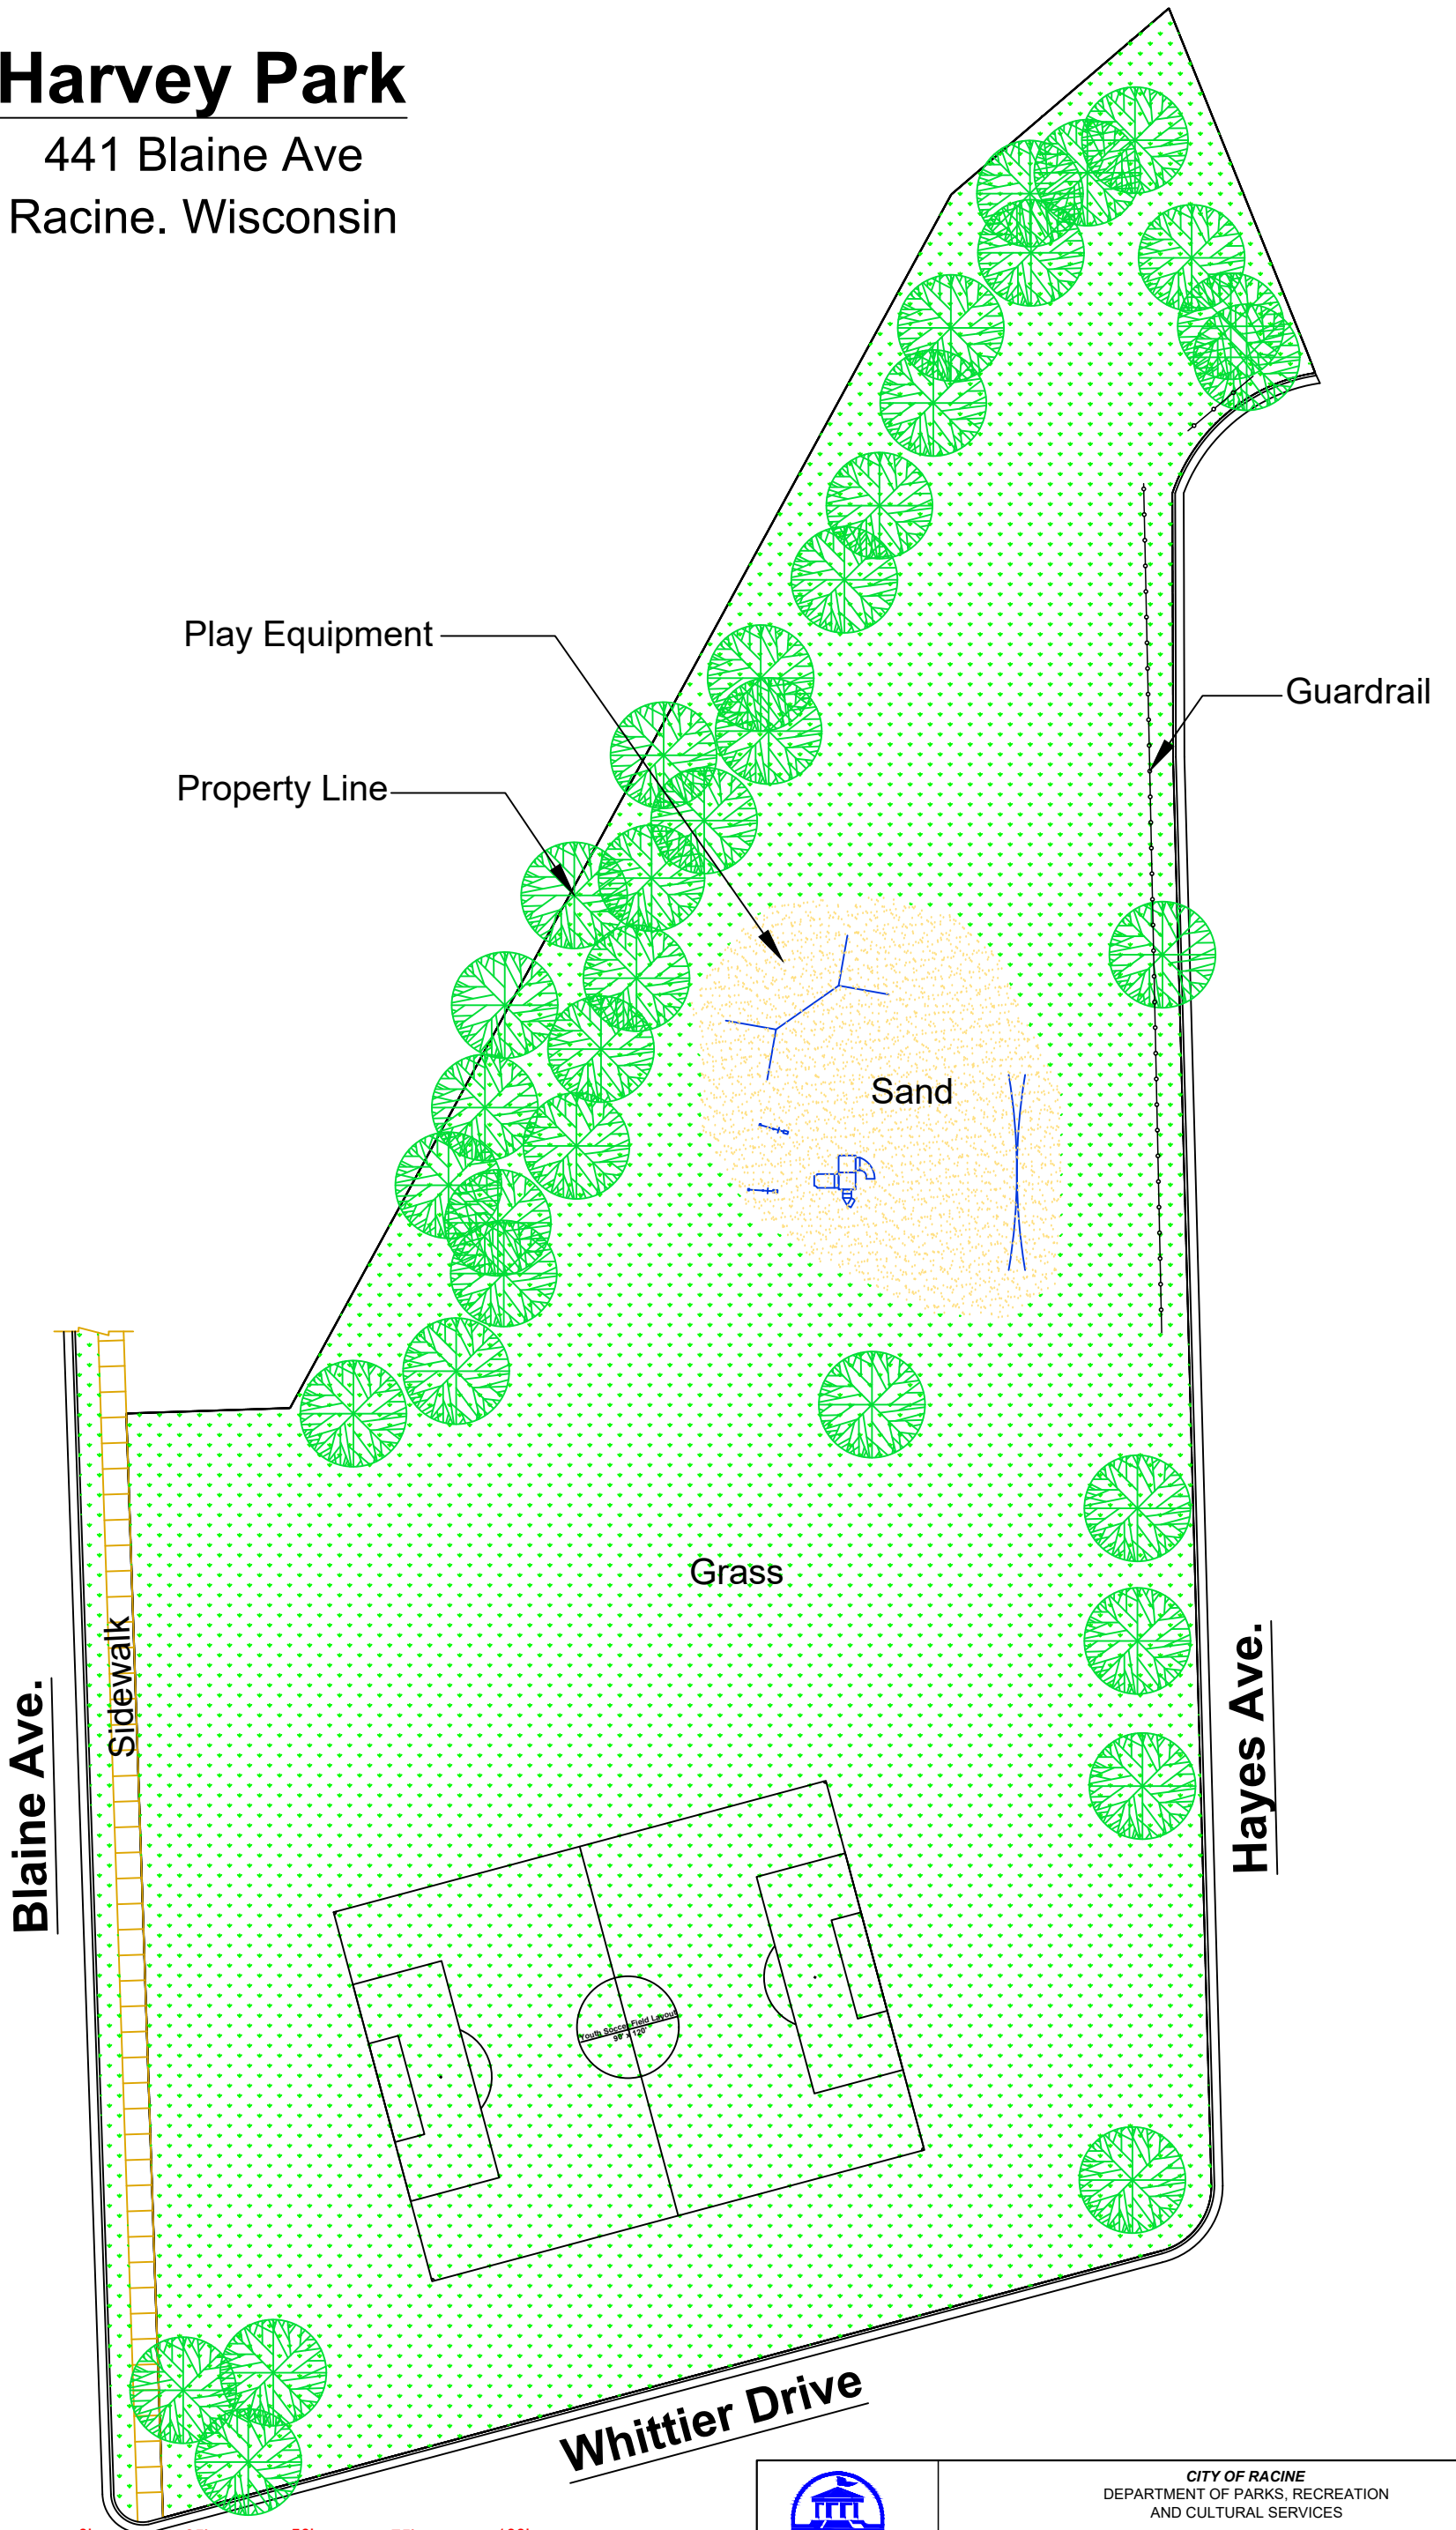

# Harvey Park

441 Blaine Ave  
Racine, Wisconsin

CITY OF RACINE  
DEPARTMENT OF PARKS, RECREATION  
AND CULTURAL SERVICES

## Harvey Park - Site Plan

Drawing Number: None

Drawn by: R. Rafael

Scale: As Shown

Date: September 2020

Page 1 of 1