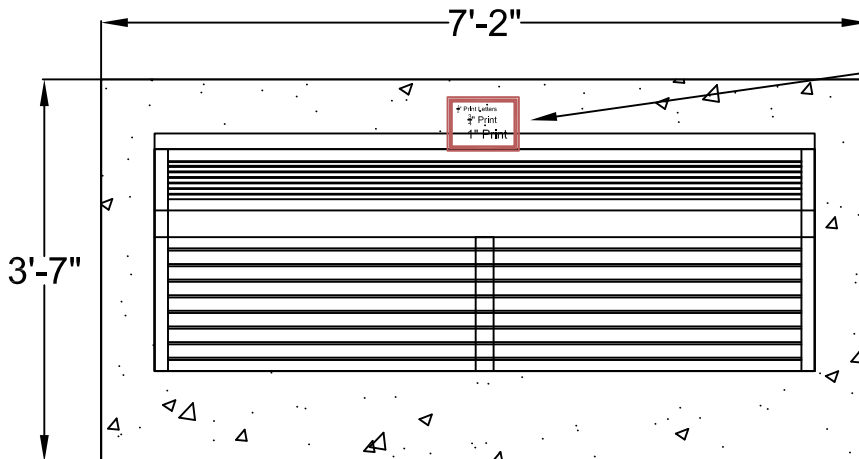

## Concrete Details:

Dimensions - 7'2" x 3'7" x 4"

25.61 SF

.31 CU YD

1 Park Bench & Concrete Pad - 3D View

Bronze Plaque

6" x 8" mounted flush with concrete - Not to Scale

2 Park Bench & Concrete Pad - Top View