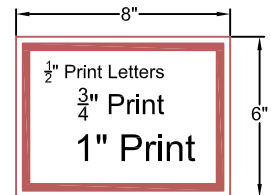

## Concrete Details:

Dimensions - 7'2" x 3'7" x 4"

25.61 SF

.31 CU YD

1 Park Bench & Concrete Pad - 3D View

Bronze Plaque

6" x 8" mounted flush with concrete - Not to Scale

2 Park Bench & Concrete Pad - Top View