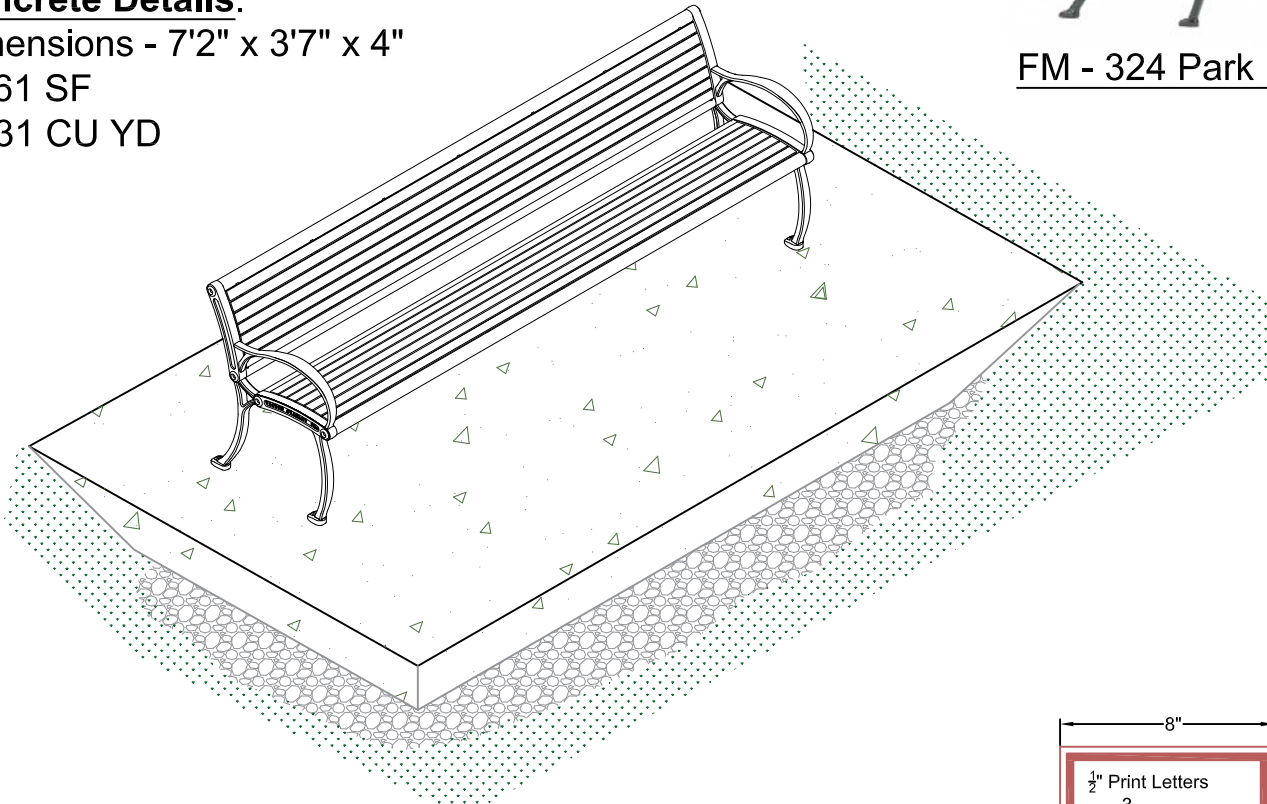

## Concrete Details:

Dimensions - 7'2" x 3'7" x 4"

25.61 SF

.31 CU YD

1 Park Bench & Concrete Pad - 3D View

Bronze Plaque

6" x 8" mounted flush with concrete - Not to Scale

2 Park Bench & Concrete Pad - Top View