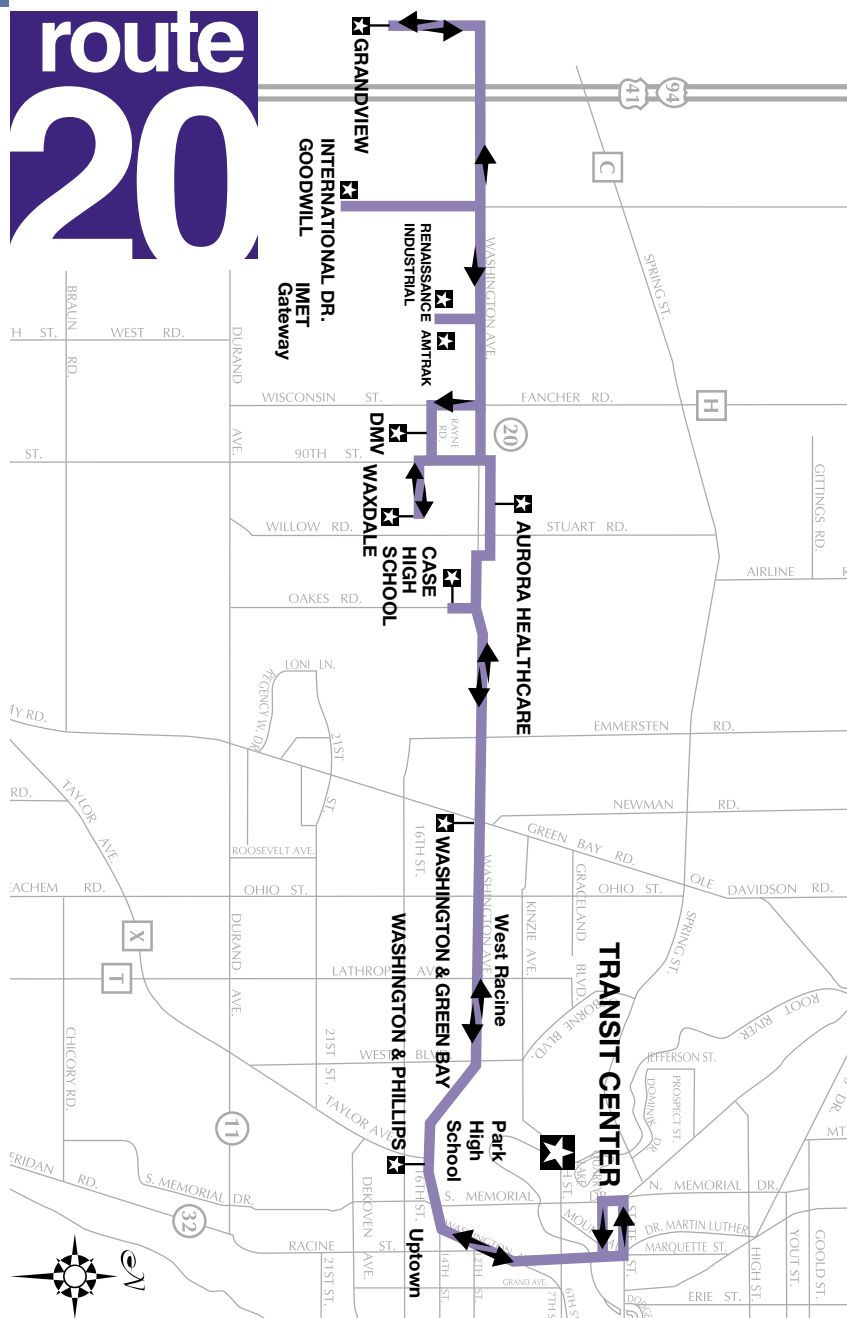

route 20

- TRANSIT CENTER
- WASHINGTON & PHILLIPS
- WASHINGTON & GREEN BAY RD.
- AURORA HEALTH CARE
- S.C. JOHNSON
  WAXDALE PLANT
- DEPT. OF MOTOR VEHICLES
- RENAISSANCE CENTER
- AMTRAK
- INTERNATIONAL DRIVE
- GRANDVIEW INDUSTRIAL PARK
- CASE HIGH SCHOOL

NO WEEKEND SERVICE

ryderacine.com

BELLE URBAN SYSTEM
1900 KENTUCKY ST., RACINE, WI 53405
262-637-9000

route 20