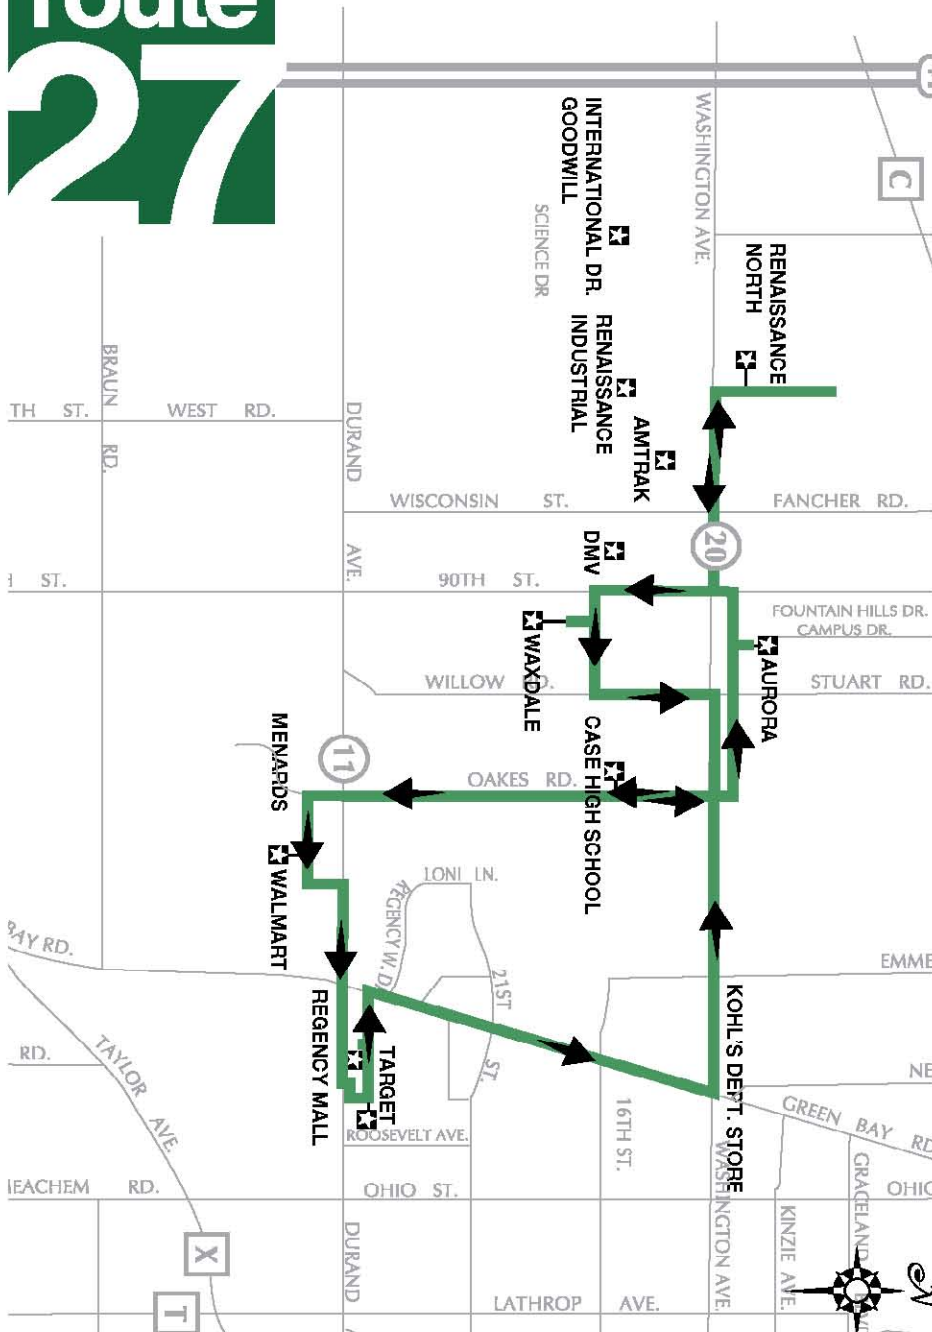

route 27

- WALMART
- REGENCY MALL/TARGET
- CASE HIGH SCHOOL
- AURORA HEALTH CARE
- RENAISSANCE NORTH
- S.C. JOHNSON
- WAXDALE PLANT

NO WEEKEND SERVICE

ryderacine.com

BELLE URBAN SYSTEM
 1900 KENTUCKY ST., RACINE, WI 53405
 262-637-9000

route 27

ROUTE 27: MONDAY- FRIDAY SERVICE

WALMART	TARGET	CASE HIGH SCHOOL	AURORA HEALTH CARE	RENAISSANCE NORTH	WAXDALE	CASE HIGH SCHOOL	WALMART
1	2	3	4	5	6	3	1
						8:10 A	8:15 A
8:25 A	8:32 A	8:48 A	8:55 A	9:00 A	9:06 A	9:10 A	9:15 A
9:25 A	9:32 A	9:48 A	9:55 A	10:00 A	10:06 A	10:10 A	10:15 A
10:25 A	10:32 A	10:48 A	10:55 A	11:00 A	11:06 A	11:10 A	11:15 A
11:25 A	11:32 A	11:48 A	11:55 A	12:00 P	12:06 P	12:10 P	12:15 P
12:25 P	12:32 P	12:48 P	12:55 P	1:00 P	1:06 P	1:10 P	1:15 P
1:25 P	1:32 P	1:48 P	1:55 P	2:00 P	2:06 P	2:10 P	2:15 P
2:25 P	2:32 P	2:48 P	2:55 P	3:00 P	3:06 P	3:10 P	3:15 P
3:25 P	3:32 P	3:48 P	3:55 P	4:00 P	4:06 P	4:10 P	4:15 P
4:25 P	4:32 P	4:48 P	4:55 P	5:00 P	5:06 P	5:10 P	5:15 P
5:25 P	5:32 P	5:48 P	5:55 P	6:00 P	6:06 P	6:10 P	6:15 P
6:25 P	6:32 P						

NO WEEKEND SERVICE