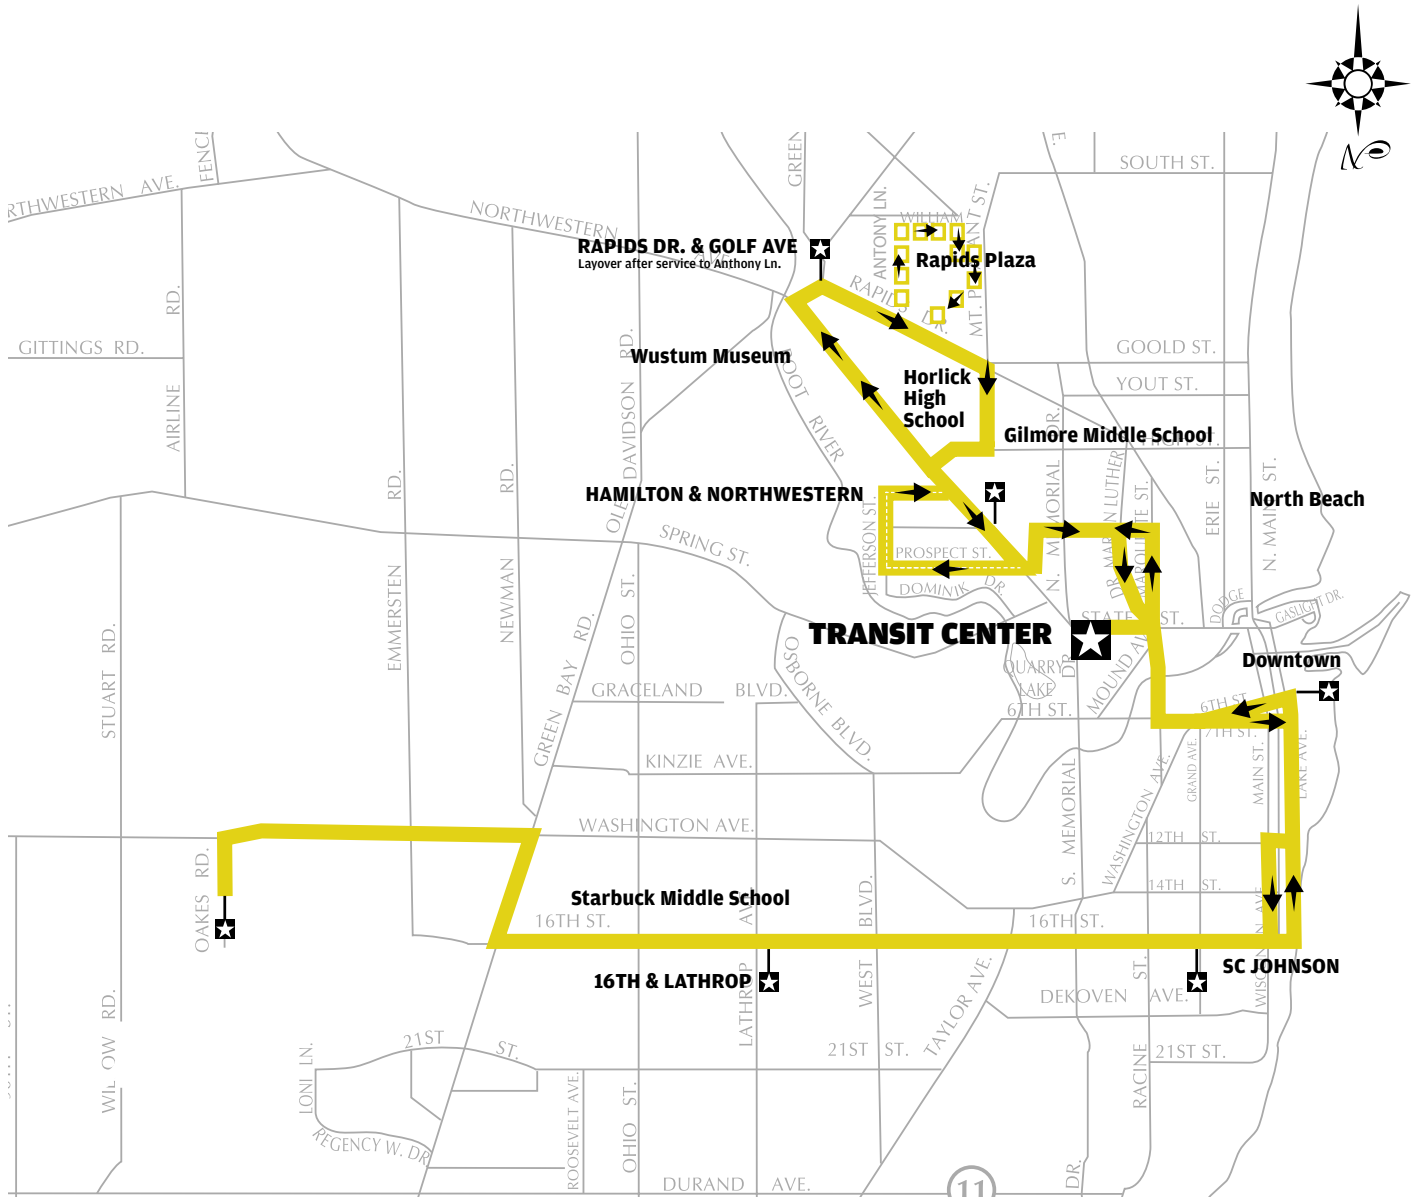

route 3

- GOLF AVE. & RAPIDS DR.
- RAPIDS PLAZA
- WILLIAM HORLICK HIGH SCHOOL
- GILMORE MIDDLE SCHOOL
- PROSPECT HEIGHT
- HAMILTON & NORTHWESTERN AVE.
- MLK COMMUNITY CENTER
- TRANSIT CENTER
- CITY HALL
- RACINE COUNTY LAW ENFORCEMENT
- GATEWAY TECH
- WFH WISCONSIN AVE CAMPUS
- 16TH & RACINE ST.
- 16TH & TAYLOR AVE.
- 16TH & LATHROP AVE.
- STARBUCK MIDDLE SCHOOL
- 16TH & HWY 31
- HWY 20 & HWY 31
- DELTA HOTEL BY MARRIOTT
- CASE HIGH SCHOOL

ryderacine.com

BELLE URBAN SYSTEM
1900 KENTUCKY ST., RACINE, WI 53405
262-637-9000