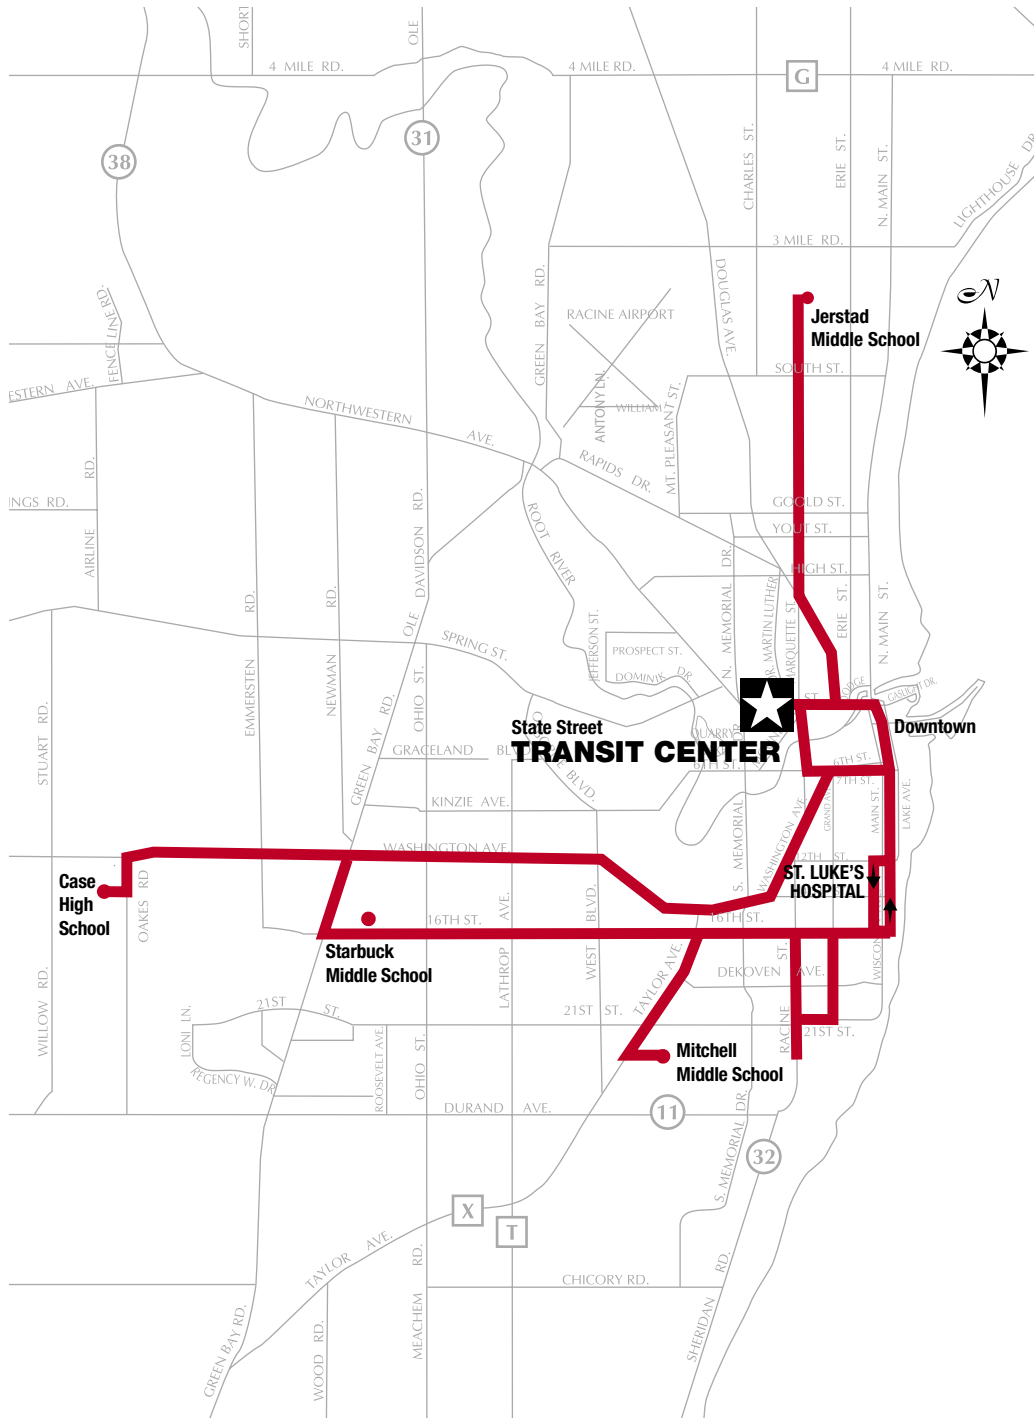

route 30

Service on
School Days Only

EFFECTIVE SEPTEMBER 2018

SERVING:
CASE HIGH SCHOOL

MITCHELL
MIDDLE SCHOOL

JERSTAD-AGERHOLM
MIDDLE SCHOOL

STARBUCK
MIDDLE SCHOOL

ryderacine.com

BELLE URBAN SYSTEM
1900 KENTUCKY ST., RACINE, WI 53405
262-637-9000