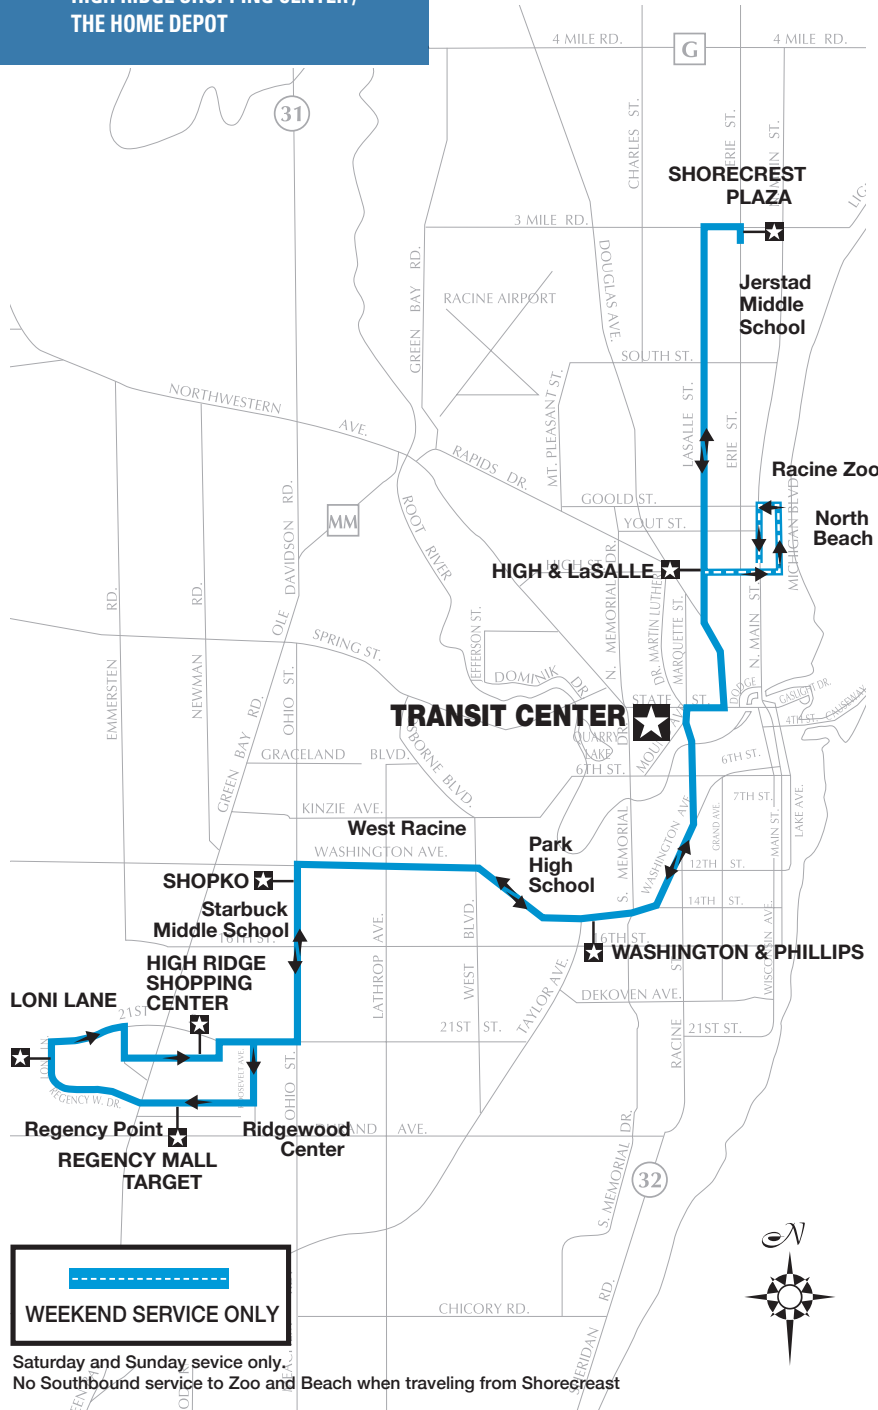

ryderacine.com

BELLE URBAN SYSTEM
1900 KENTUCKY ST., RACINE, WI 53405
262-637-9000