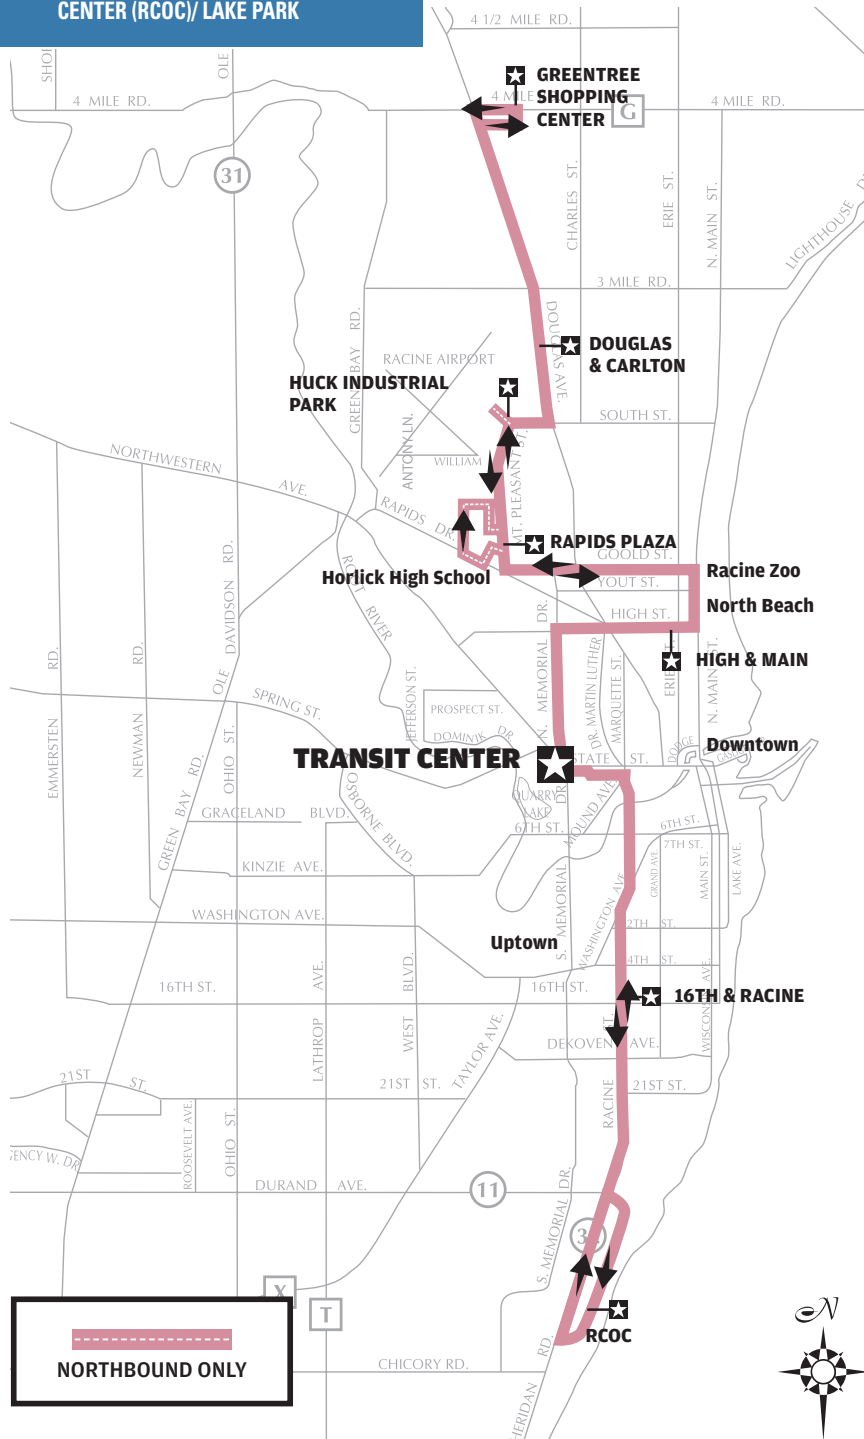

ryderacine.com

BELLE URBAN SYSTEM
1900 KENTUCKY ST., RACINE, WI 53405
262-637-9000